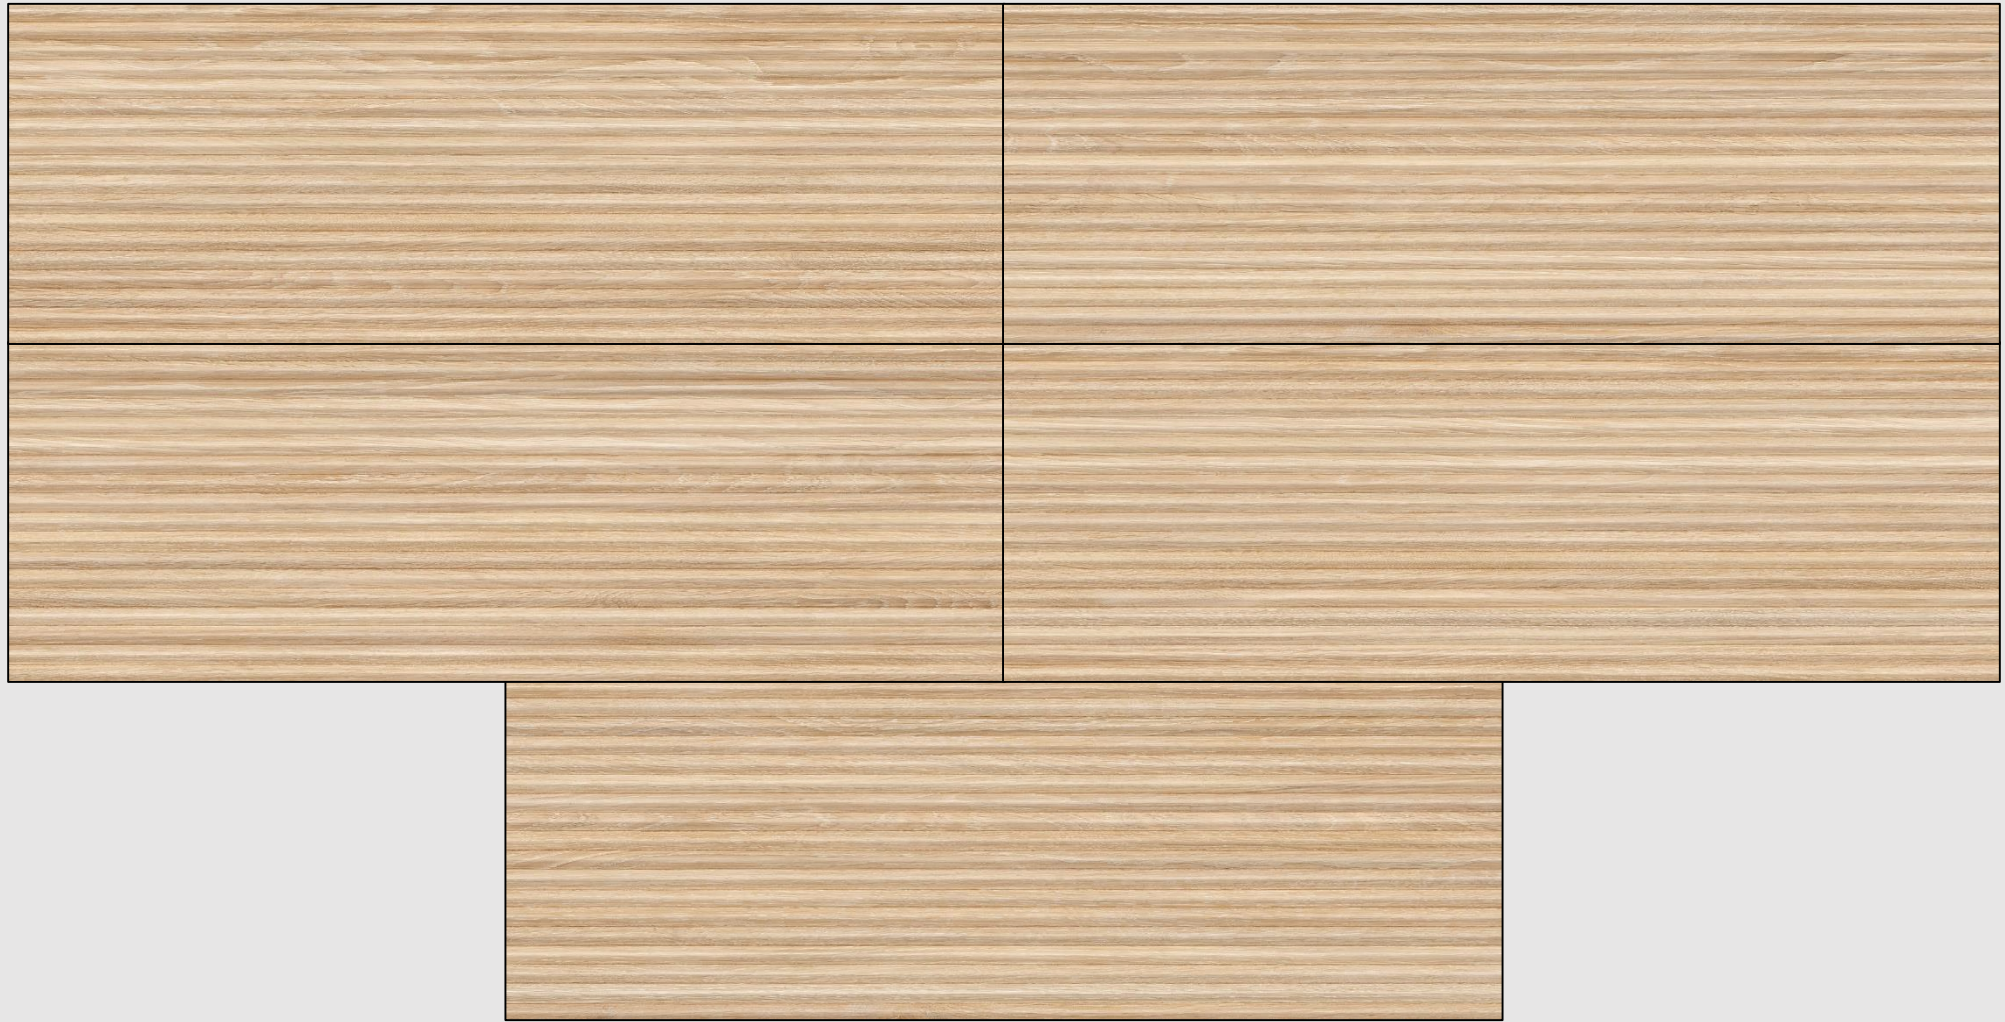

**ABBHEY SUITE**

**TILE  
FACES**

12"X36" Lines Roble | 5 FACES