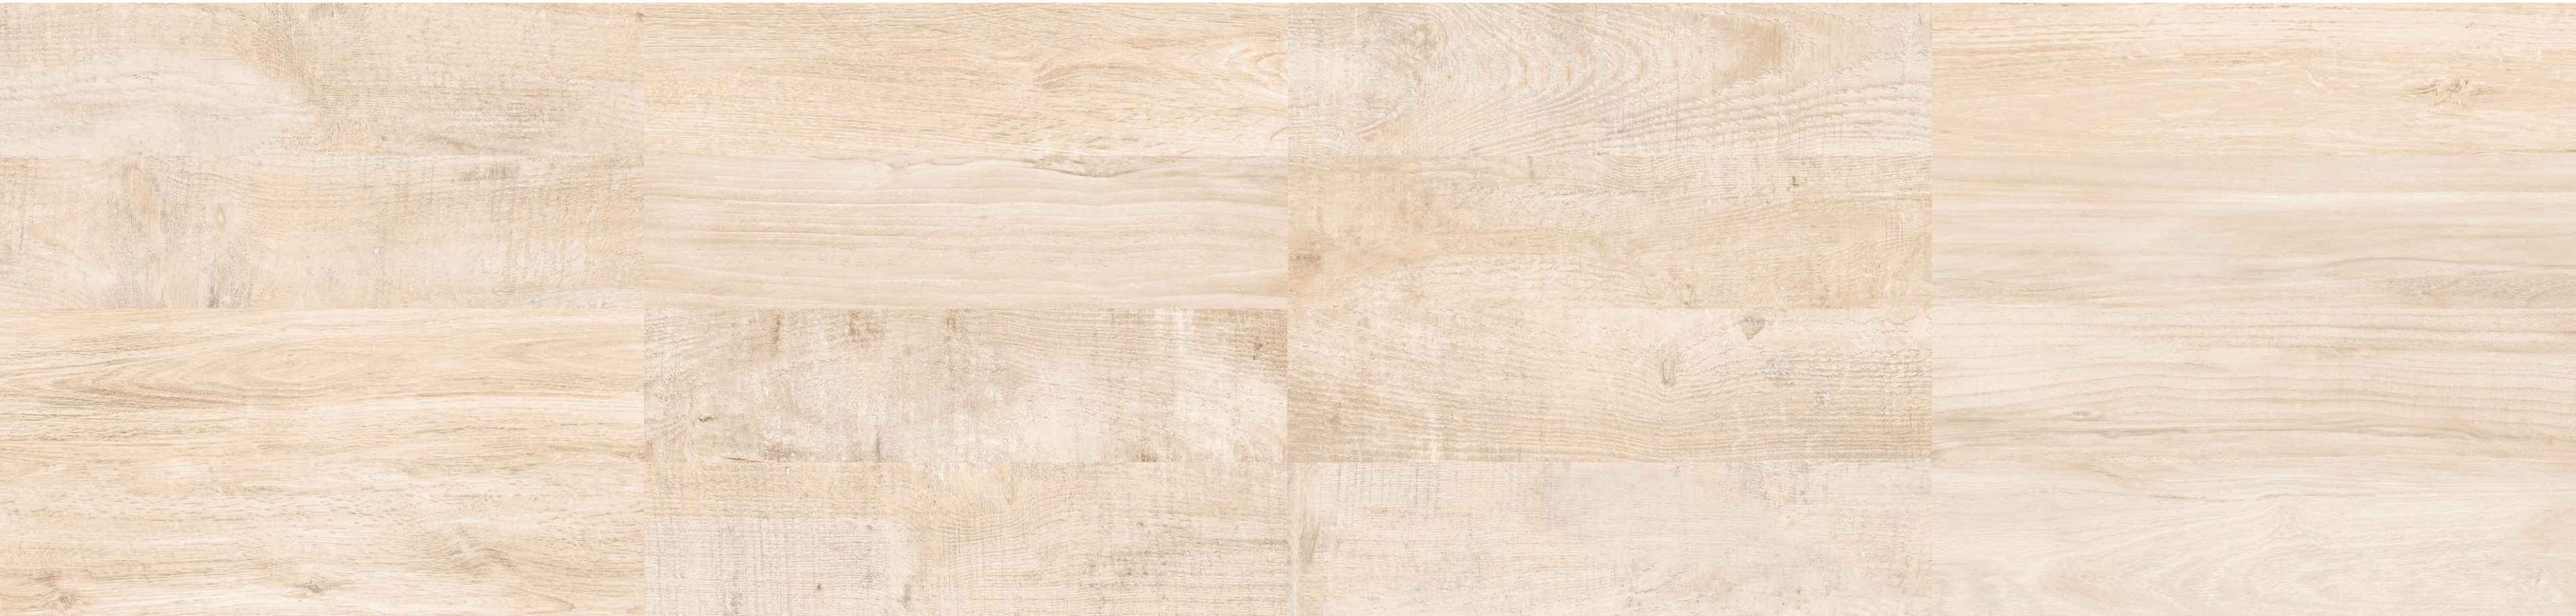

OCALA

**TILE
FACES**

FOREST

8"X33" | 16 FACES

MAPLE

8"X33" | 16 FACES

SILVER GRAY

8"X33" | 16 FACES

ROYAL GRAY

8"X33" | 16 FACES