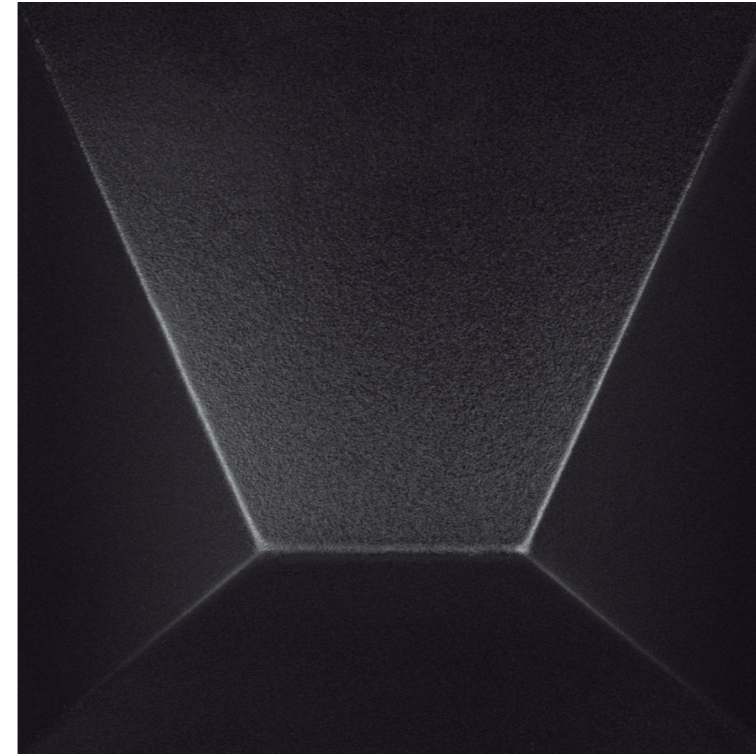

Roca

Dimensions

Dimensions

Make your spaces look clean and modern with our Dimensions collection 3D hexagons and squares. Available in crisp white bright and matte finishes.

Quasar Matte White Hexagon 6"x7"

Ceramic Wall

6"x6" 6"x7"

Quasar Square Bright White 6"x6"

Quasar Matte White Hexagon 6"x7"

Block Black Matte 6"x6" Square

Dimensions

Ceramic Wall

6"x7" 6"x6"
15x17.4 cm 15x15 cm

Quasar Hexagon

6"x7" Bright
F5602GM011

6"x7" Matte
F5601GM011

Quasar Square

6"x6" Bright
F5602QM011

6"x6" Matte
F5601QM011

Dimensions

Ceramic Wall

6"x6"
15x15 cm

Block Black

6"x6" Matte
FJG0139161

Block White

6"x6" Matte
FJG0139011

Dimensions

Ceramic Wall

Technical Specifications