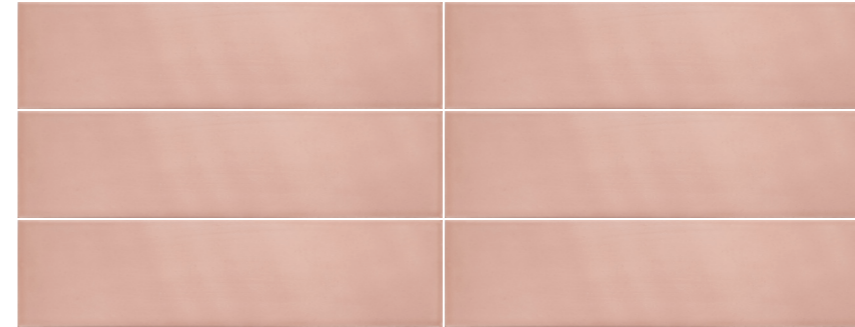

Roca

Ombre

Ombre

A delicate satin finish and rich palette allows the Ombre series to transport you into a world of color and possibilities. The pillowed curvature present in all pieces, adds a subtle three dimensional touch to this series.

Ombre Secret Garden 3"x12"

Ceramic Wall

3"x12"

Ombre Lady Blush 3"x12"

Ombre Pure Blanc 3"x12"

Ombre Pure Blanc & Pure Black 3"x12"

Ombre

Ceramic Wall

7.3 mm | M | V1 | 25% (recycled) | 3"x12"
7.7x30.5 cm

Pure Blanc

3"x12"
F1401J0121

Lady Blush

3"x12"
F14013N091

Sable Blanc

3"x12"
F1401JE011

Secret Garden

3"x12"
F14013N211

Silver Gray

3"x12"
F1401J0221

Satin Lake

3"x12"
F14013N151

Pure Black

3"x12"
F1401J0321

Desert Sand