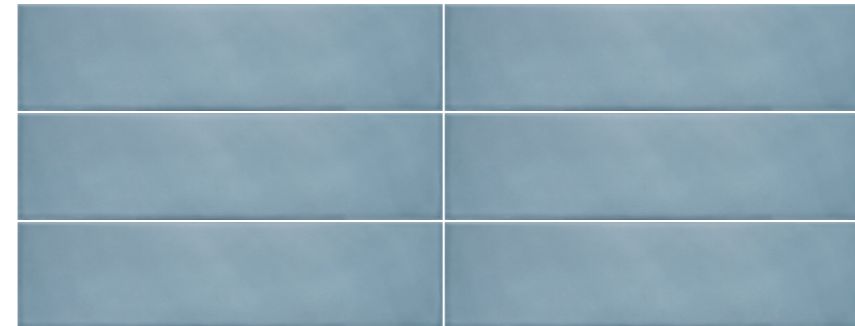

Roca

Ombre

Ombre

A delicate satin finish and rich palette allows the Ombre series to transport you into a world of color and possibilities. The pillowed curvature present in all pieces, adds a subtle three dimensional touch to this series.

Ombre Secret Garden 3"x12"

Ceramic Wall

3"x12"

Ombre Lady Blush 3"x12"

Ombre Pure Blanc 3"x12"

Ombre Pure Blanc & Pure Black 3"x12"

Ombre

Ceramic Wall

7.3 mm | M | V1 | 25% (recycled) | 3"x12"
7.7x30.5 cm

Pure Blanc

3"x12"
F1401J0121

Lady Blush

3"x12"
F14013N091

Sable Blanc

3"x12"
F1401JE011

Secret Garden

3"x12"
F14013N211

Silver Gray

3"x12"
F1401J0221

Satin Lake

3"x12"
F14013N151

Pure Black

3"x12"
F1401J0321

Desert Sand