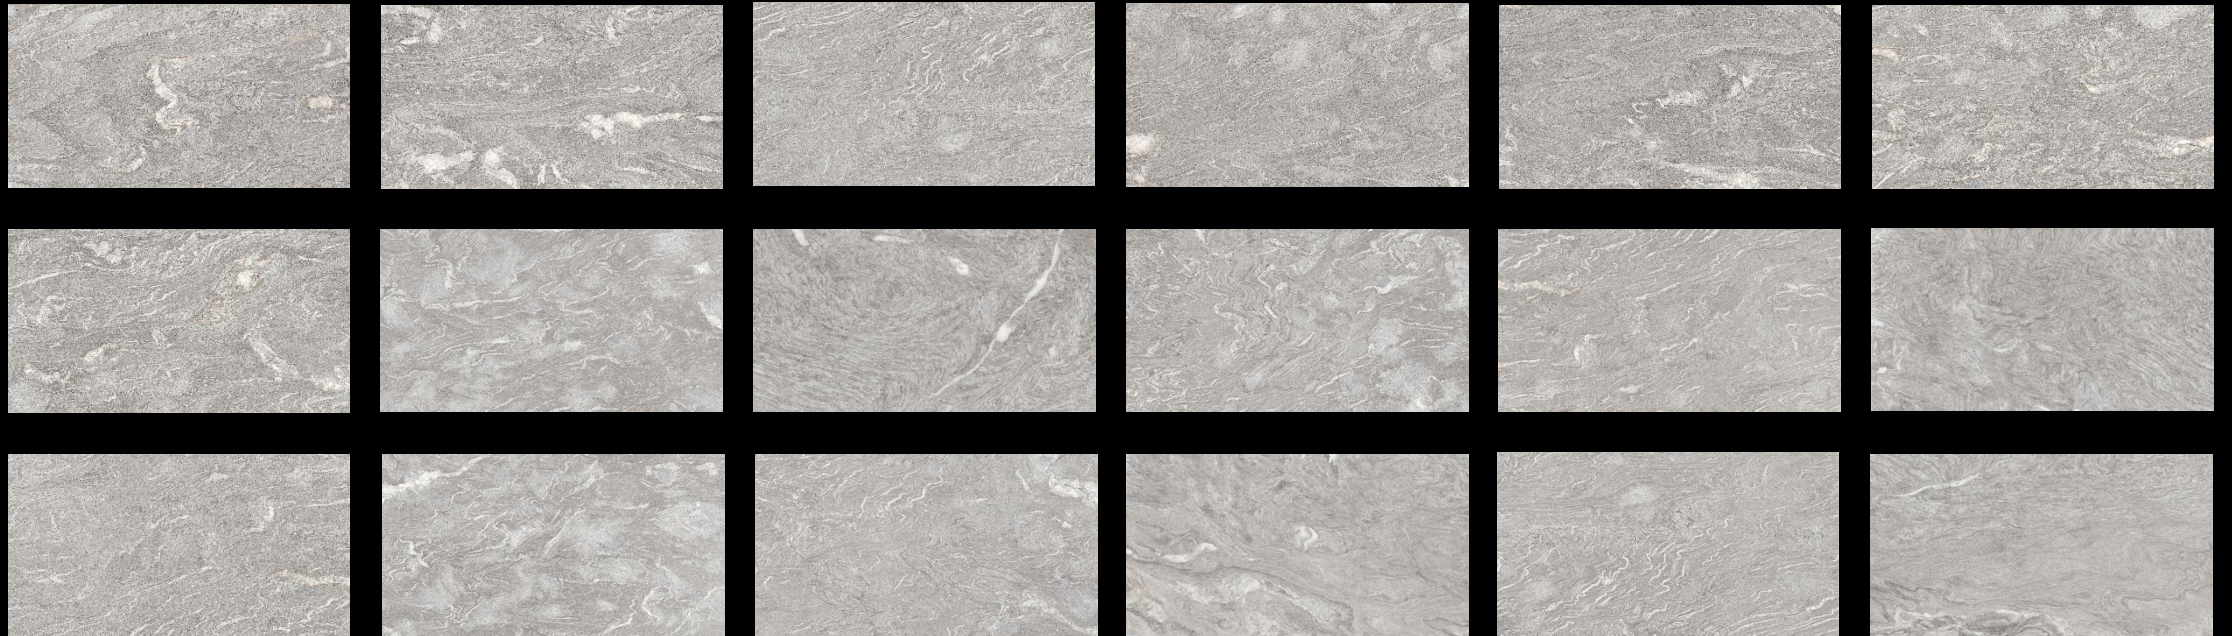

Roca

ZEN STONE

FACES

36 FACES

Roca

SILVER 12" x 24" R

36 FACES

Roca

SILVER 12" x 24" R

10 FACES

Roca

SILVER 24" x 48" R

36 FACES

Roca

GRAY 12" x 24" R

36 FACES

Roca

GRAY 12" x 24" R

10 FACES

Roca

GRAY 24" x 48" R