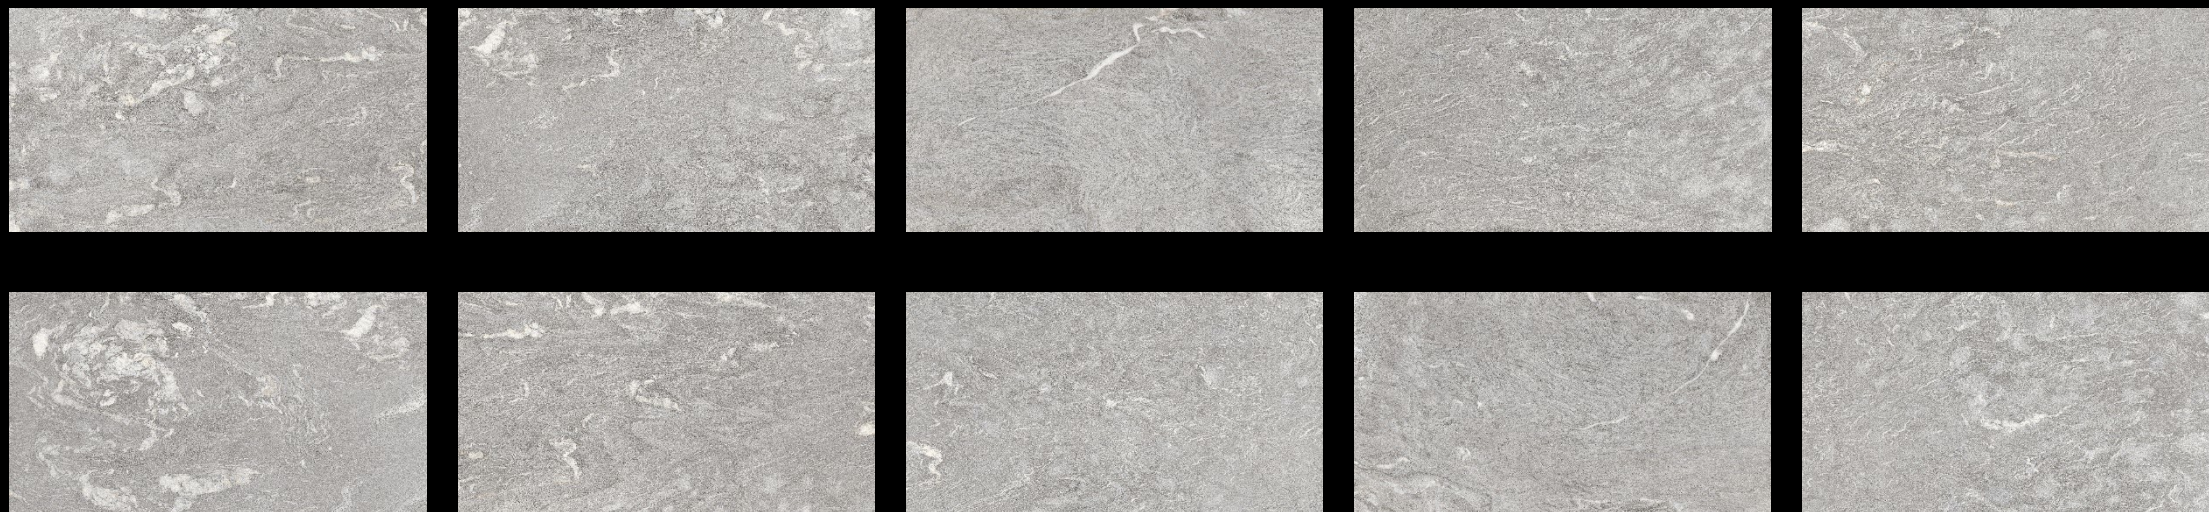

Roca

ZEN STONE

FACES

36 FACES

Roca

SILVER 12" x 24" R

36 FACES

Roca

SILVER 12" x 24" R

10 FACES

Roca

SILVER 24" x 48" R

36 FACES

Roca

GRAY 12" x 24" R

36 FACES

Roca

GRAY 12" x 24" R

10 FACES

Roca

GRAY 24" x 48" R