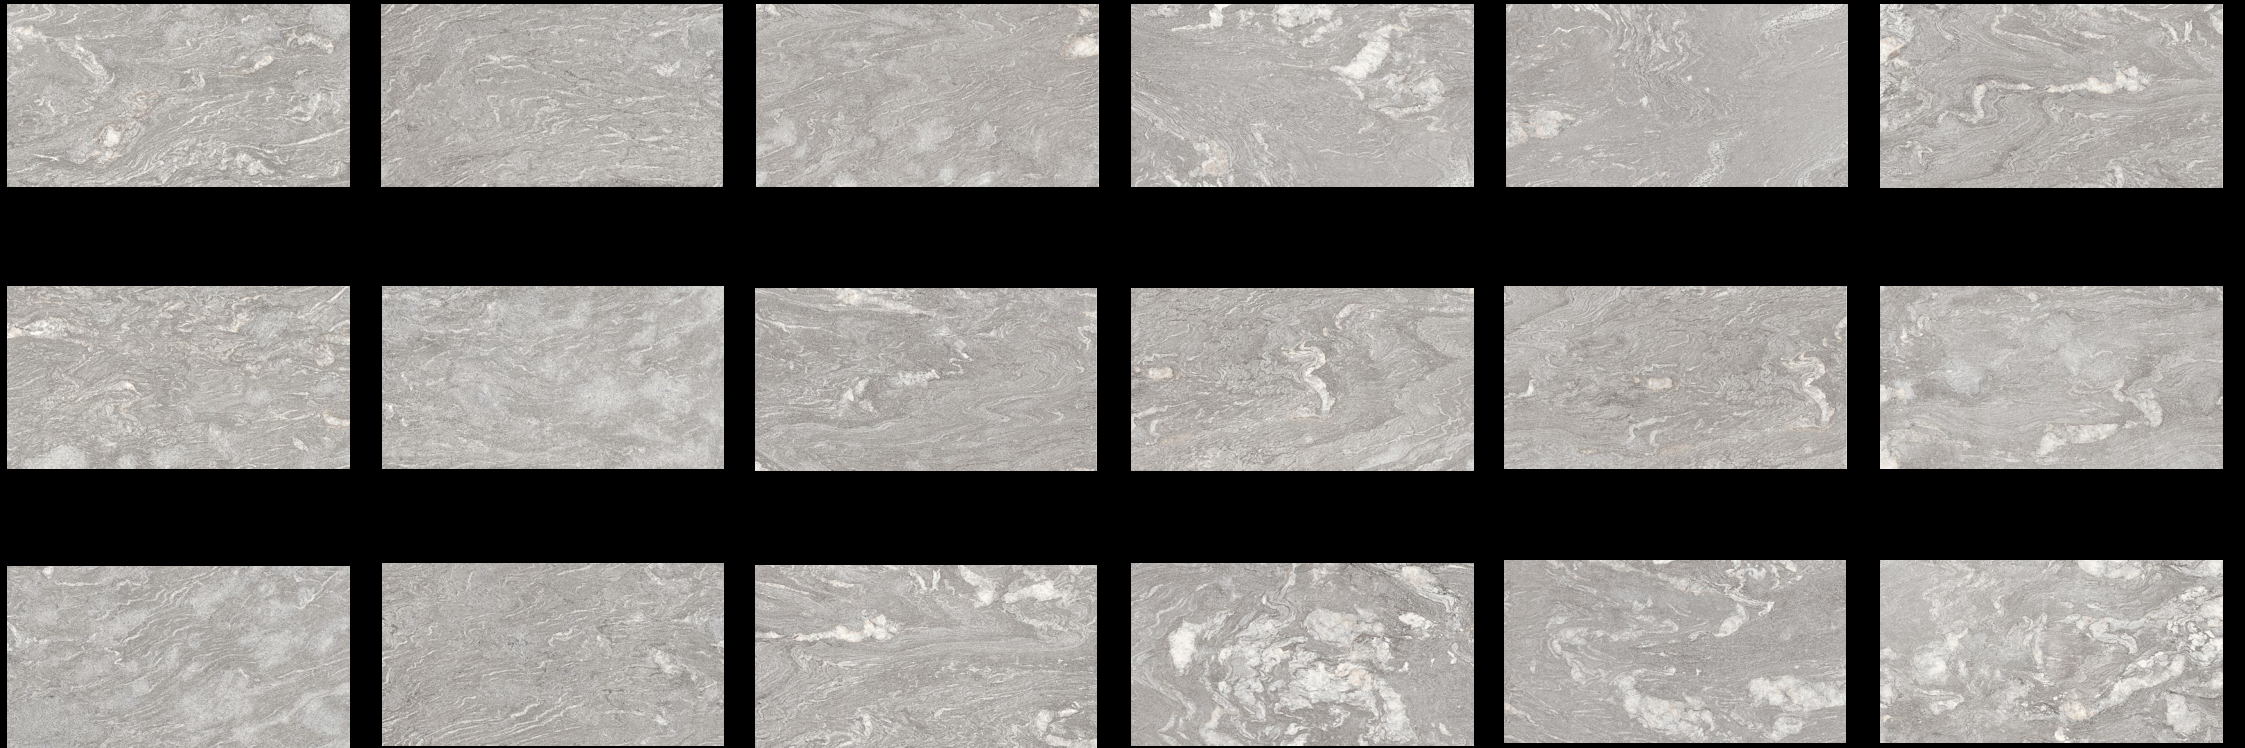

Roca

ZEN STONE

FACES

36 FACES

Roca

SILVER 12" x 24" R

36 FACES

Roca

SILVER 12" x 24" R

10 FACES

Roca

SILVER 24" x 48" R

36 FACES

Roca

GRAY 12" x 24" R

36 FACES

Roca

GRAY 12" x 24" R

10 FACES

Roca

GRAY 24" x 48" R