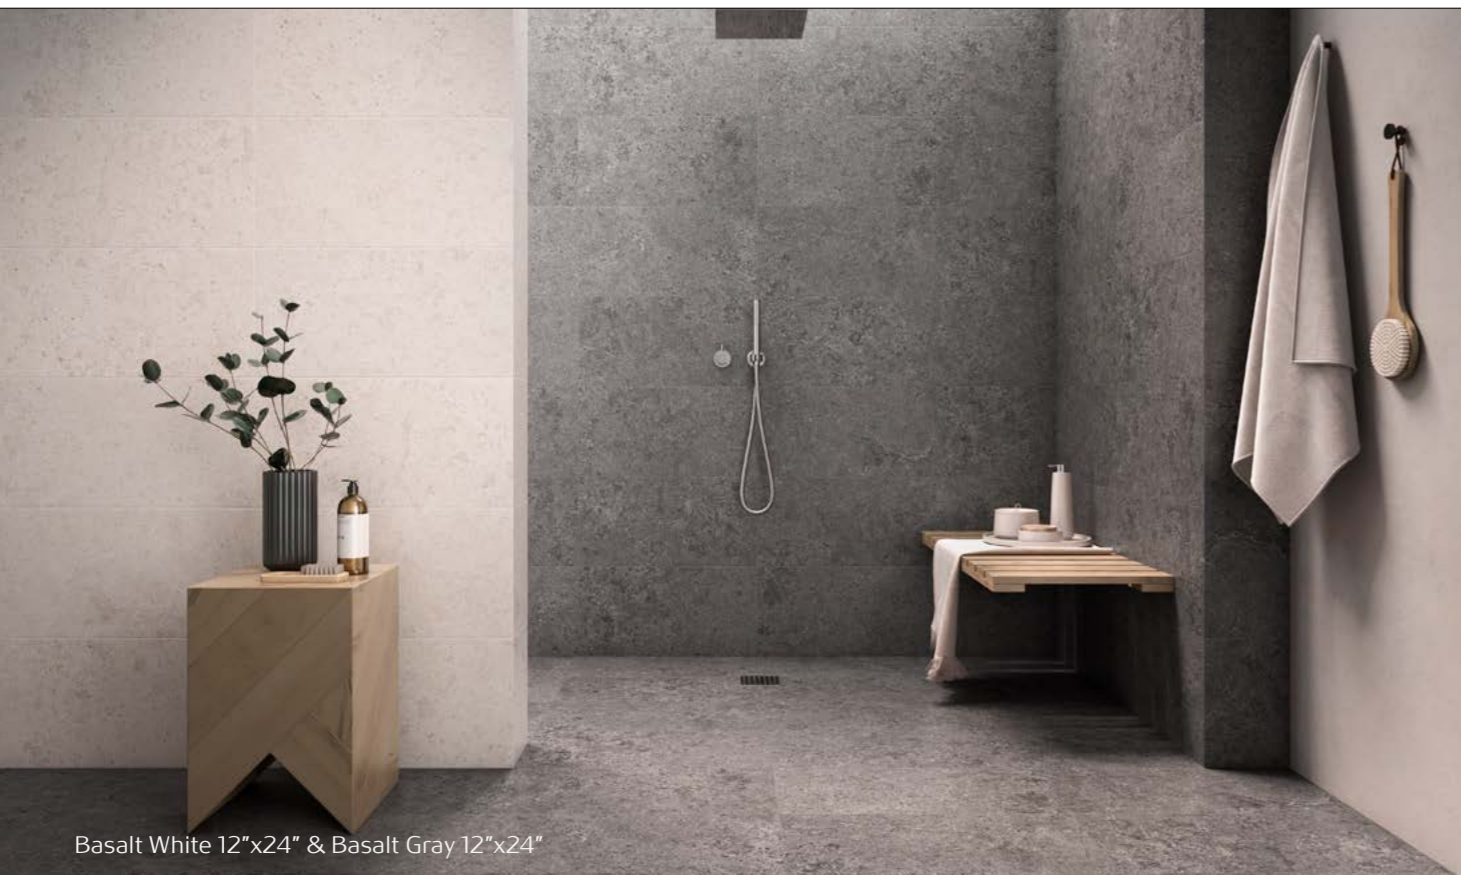

Roca

Basalt

Basalt

The beautiful interpretation of volcanic rock presents an interesting proposal in the matte finish of a sober, neutral, and minimalist stone.

Basalt 12"x24"

Glazed Porcelain

◇ ≡ 12"x24"

Basalt Gray 12"x24" & Basalt Graphite 12"x24"

Basalt White 12"x24" & Basalt Gray 12"x24"

Basalt White 12"x24", Basalt Gray 12"x24" & Basalt Graphite 12"x24"

Basalt

Glazed Porcelain

8.5 mm | | | 12"x24"
30x60 cm

White

12"x24"
UBASALT16BU

Other Faces

Gray

12"x24"
UBASALT16BI

Basalt

Glazed Porcelain

12"x24"
 30x60 cm

Graphite

12"x24"
 UBASALT16BW

Technical Specifications