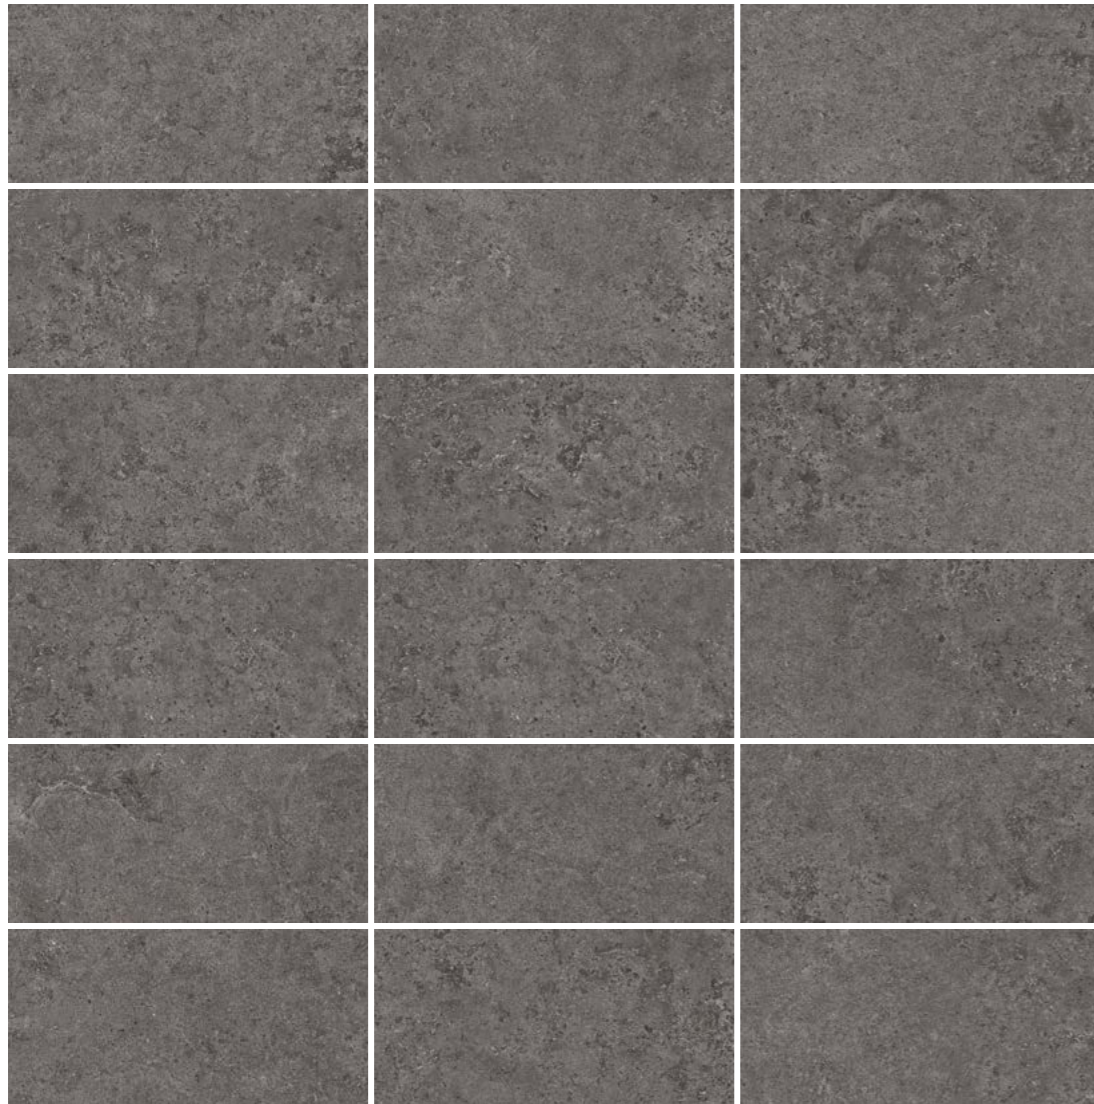

Other Faces

Packaging Info

Size	SF per carton	PC per carton	Bx per pallet
12"x24"	17.44	9	32