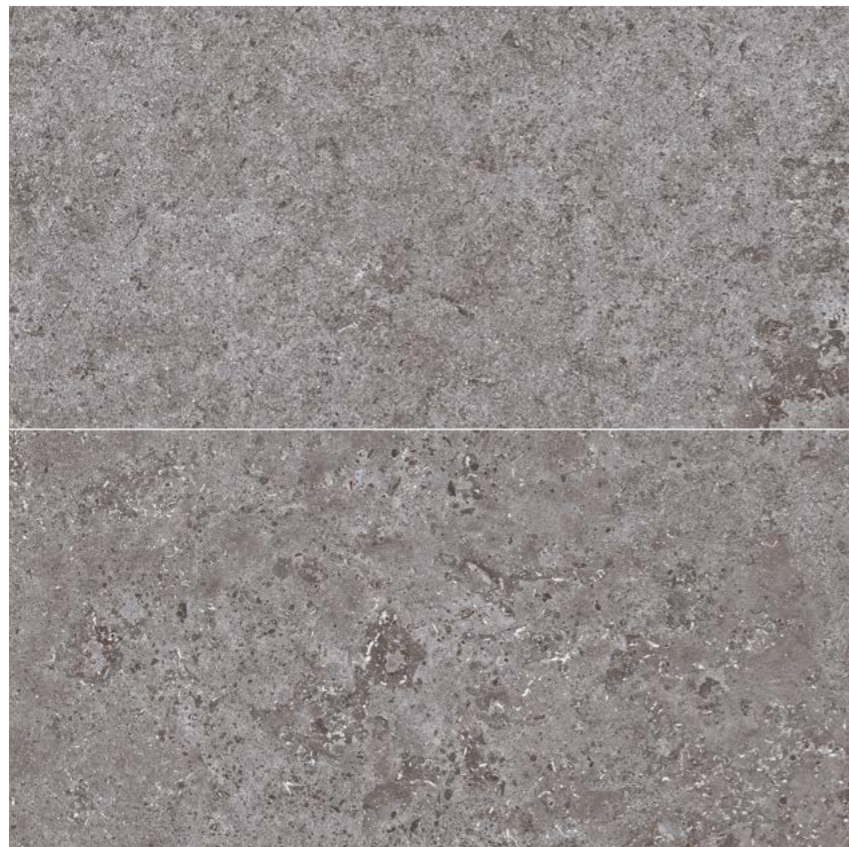

Roca

Basalt

Basalt

The beautiful interpretation of volcanic rock presents an interesting proposal in the matte finish of a sober, neutral, and minimalist stone.

Basalt 12"x24"

Glazed Porcelain

◇ ≡ 12"x24"

Basalt Gray 12"x24" & Basalt Graphite 12"x24"

Basalt White 12"x24" & Basalt Gray 12"x24"

Basalt White 12"x24", Basalt Gray 12"x24" & Basalt Graphite 12"x24"

Basalt

Glazed Porcelain

8.5 mm | | | 12"x24"
30x60 cm

White

12"x24"
UBASALT16BU

Other Faces

Gray

12"x24"
UBASALT16BI

Basalt

Glazed Porcelain

12"x24"
 30x60 cm

Graphite

12"x24"
 UBASALT16BW

Technical Specifications