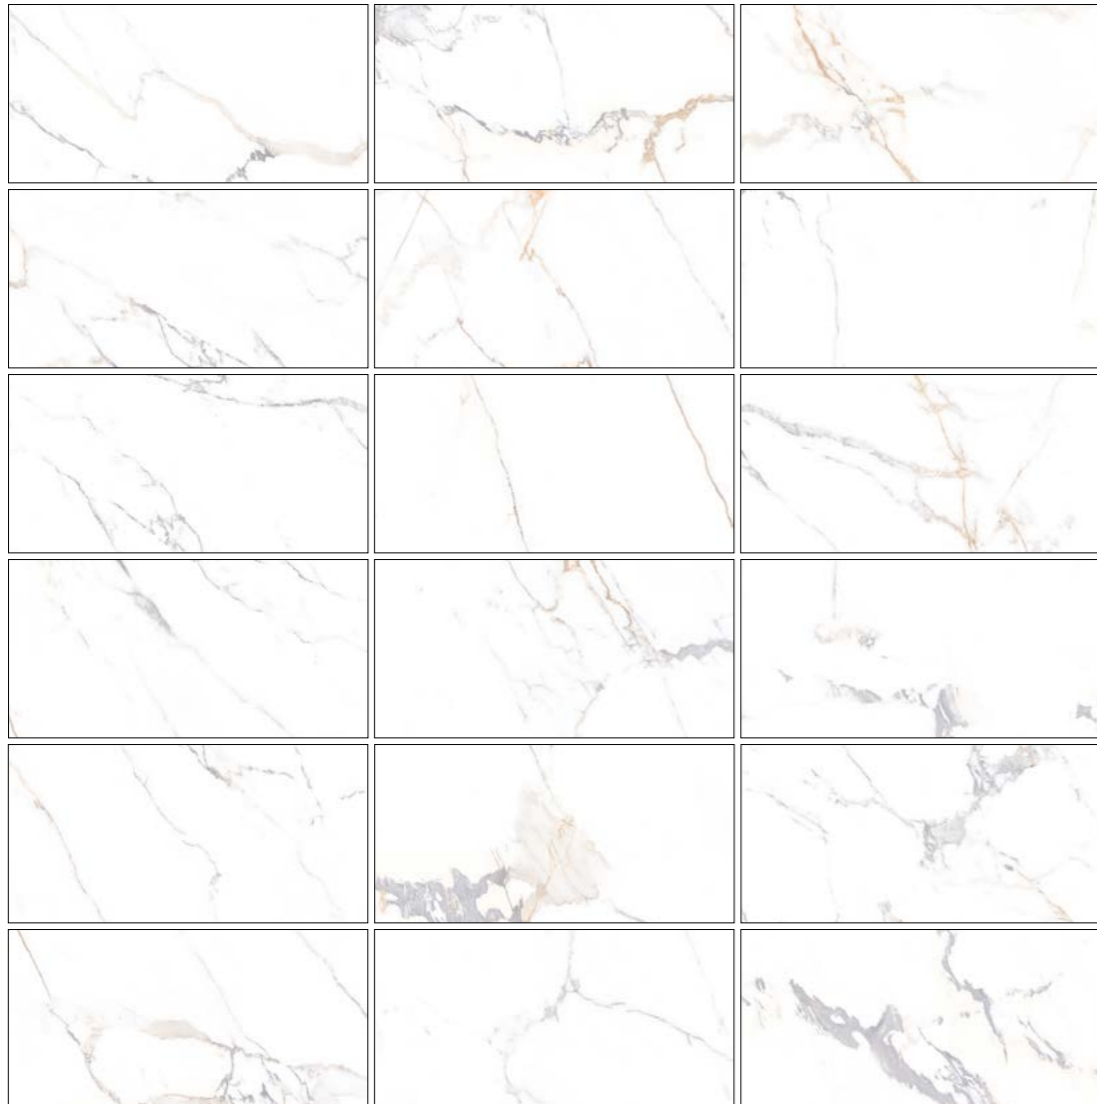

Other Faces

Technical Specifications

CHARACTERISTICS	STANDARD	DECLARED ASTM
Water Absorption	C373	<=0.5%
Break Strength	C648	Min. 275
Chemical Resistance	C650	Class A (Resist)¹
Stain Resistance	C1378	Class A
Frost Resistance	C1026	Resistant
Thermal Shock Resistance	C484	Resistant
Crazing Resistance	C424	Resistant
Group	See FAQ's	4
PEI- Glazed Tiles	C1027	PEI (IV)
Dynamic Coefficient of Friction (DCOF)	A326.3	>=0.42
Shade and Texture Rating	CTDA "V"	V3
Facial Dimensions	C499	Pass
Range of Thickness	C499	Pass
Warpage	C485	Pass
Wedging	C502	Pass

Packaging Information

Size	SF per carton	PC per carton	Bx per pallet
12"x24"	17.44	9	32
24"X48" R	15.18	2	30