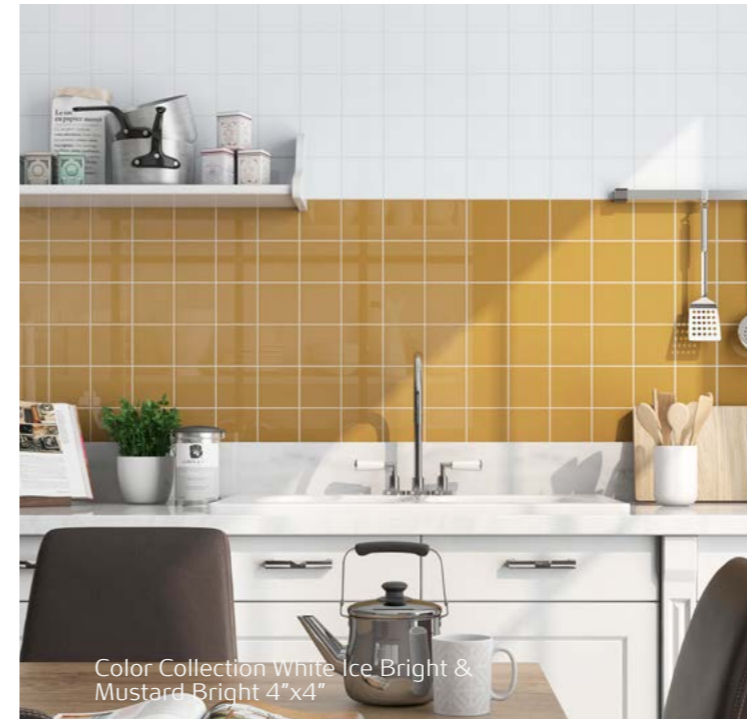

Color Collection Trims

Ceramic Wall

1. U081 & U761 Only; 2. U081 & U281 Only; 3. U081 Only; 4. U261 & U274 Not available; 5. U074 & U274 Not available; 6. U789 & U289 Not available; 7. U072 Not available; 8. U789 & U289 Only.

*Meets Los Angeles County Construction Code

Trims Descriptions

SKU #	Description	SKU #	Description	SKU #	Description
PENCIL	1/2x6 Pencil	S4289	2x8 Surface Bullnose	AT3401	4¼x4¼ Cove Base
S4112	1/2x12 Pencil	SN4339	3x3 Surface Bullnose Angle	STCR/L3401	4¼x4¼ Cove Angle
AK106	¾x¾ Universal In Angle	S4369	3x6 6" Surface Bullnose	AT3410	4x6 Cove Base
A106	¾x6 Bead	S4639	3x6 3" Surface Bullnose	ATCR/L3410	4x6 Cove Angle
AC106	¾x6 Bead Out Angle	S439	3x9½ Surface Bullnose	S4169	4x16 Surface Bullnose
SN4269	2x2 Surface Cap Angle	S4310	3x10 Surface Bullnose	S4669	6x6 Surface Bullnose
AN4200	2x2 Radius Cap Angle	S4312	3x12 Surface Bullnose	SN4669	6x6 Surface Bullnose Angle
AT8262	2 1/8x2 5/8x6 Sink Rail	AT1663	3x6 Cove Base	AT3610	6x6 Cove Base
ATC8262	2 1/8x2 5/8 Sink Rail Angle	STCR/L1663	3x6 Cove Angle	ATCR/L3610	6x6 Cove Angle
S4269	2x6 Surface Cap	S4449	4¼x4¼ Surface Bullnose	S3619TN	6x6 Sanitary Cove Base
A4200	2x6 Radius Cap	SN4449	4¼x4¼ Surface Bullnose Angle	S4618	6x18 Surface Bullnose