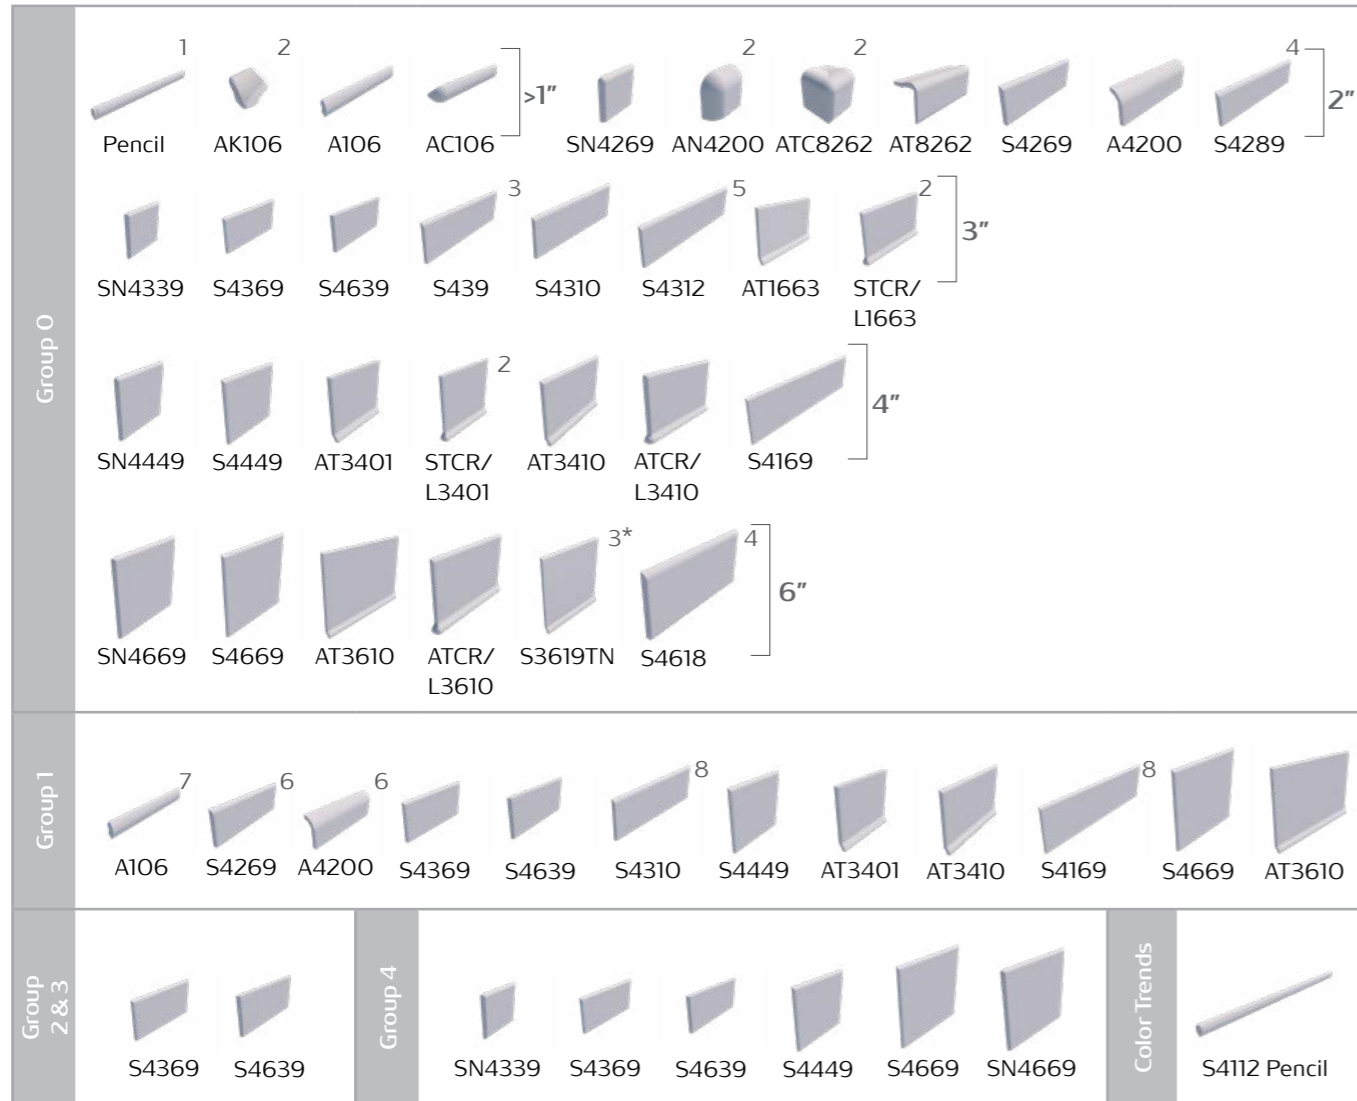

Color Collection Trims

Ceramic Wall

1. U081 & U761 Only; 2. U081 & U281 Only; 3. U081 Only; 4. U261 & U274 Not available; 5. U074 & U274 Not available; 6. U789 & U289 Not available; 7. U072 Not available; 8. U789 & U289 Only.

*Meets Los Angeles County Construction Code

Trims Descriptions

SKU #	Description	SKU #	Description	SKU #	Description
PENCIL	1/2x6 Pencil	S4289	2x8 Surface Bullnose	AT3401	4¼x4¼ Cove Base
S4112	1/2x12 Pencil	SN4339	3x3 Surface Bullnose Angle	STCR/L3401	4¼x4¼ Cove Angle
AK106	¾x¾ Universal In Angle	S4369	3x6 6" Surface Bullnose	AT3410	4x6 Cove Base
A106	¾x6 Bead	S4639	3x6 3" Surface Bullnose	ATCR/L3410	4x6 Cove Angle
AC106	¾x6 Bead Out Angle	S439	3x9½ Surface Bullnose	S4169	4x16 Surface Bullnose
SN4269	2x2 Surface Cap Angle	S4310	3x10 Surface Bullnose	S4669	6x6 Surface Bullnose
AN4200	2x2 Radius Cap Angle	S4312	3x12 Surface Bullnose	SN4669	6x6 Surface Bullnose Angle
AT8262	2 1/8x2 5/8x6 Sink Rail	AT1663	3x6 Cove Base	AT3610	6x6 Cove Base
ATC8262	2 1/8x2 5/8 Sink Rail Angle	STCR/L1663	3x6 Cove Angle	ATCR/L3610	6x6 Cove Angle
S4269	2x6 Surface Cap	S4449	4¼x4¼ Surface Bullnose	S3619TN	6x6 Sanitary Cove Base
A4200	2x6 Radius Cap	SN4449	4¼x4¼ Surface Bullnose Angle	S4618	6x18 Surface Bullnose