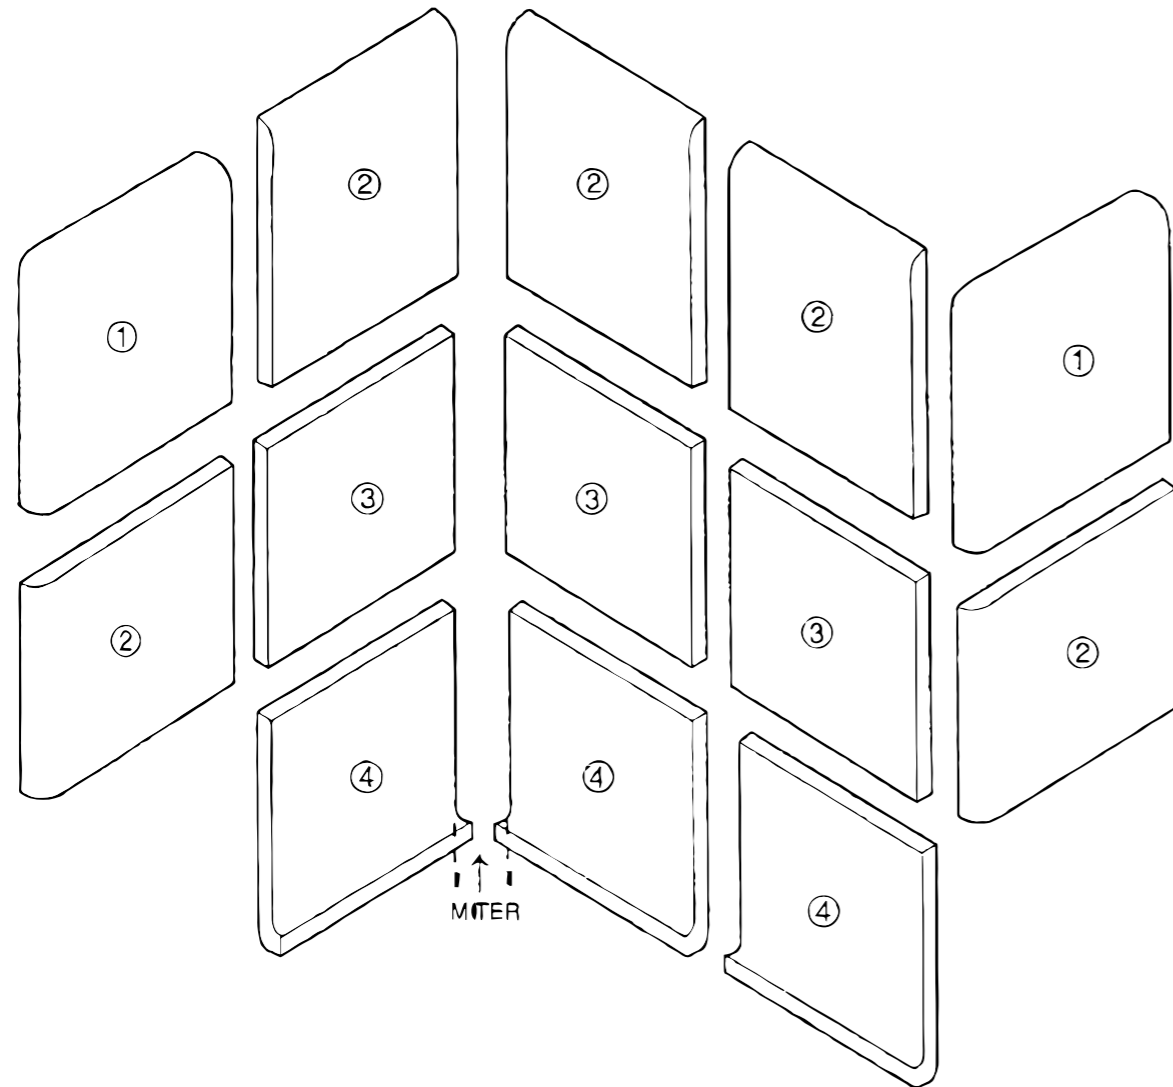

4 1/4" x 4 1/4" Conventional Square in Corners

- 1. AC106 - 3/4 x 6 Bead Out Angle
- 2. A106 - 3/4 x 6 Bead
- 3. 4 1/4 x 4 1/4 Field Tile

Color Collection

Ceramic Wall

Trims Installation Suggestion

6"x6 Thin-Set Square in Corners