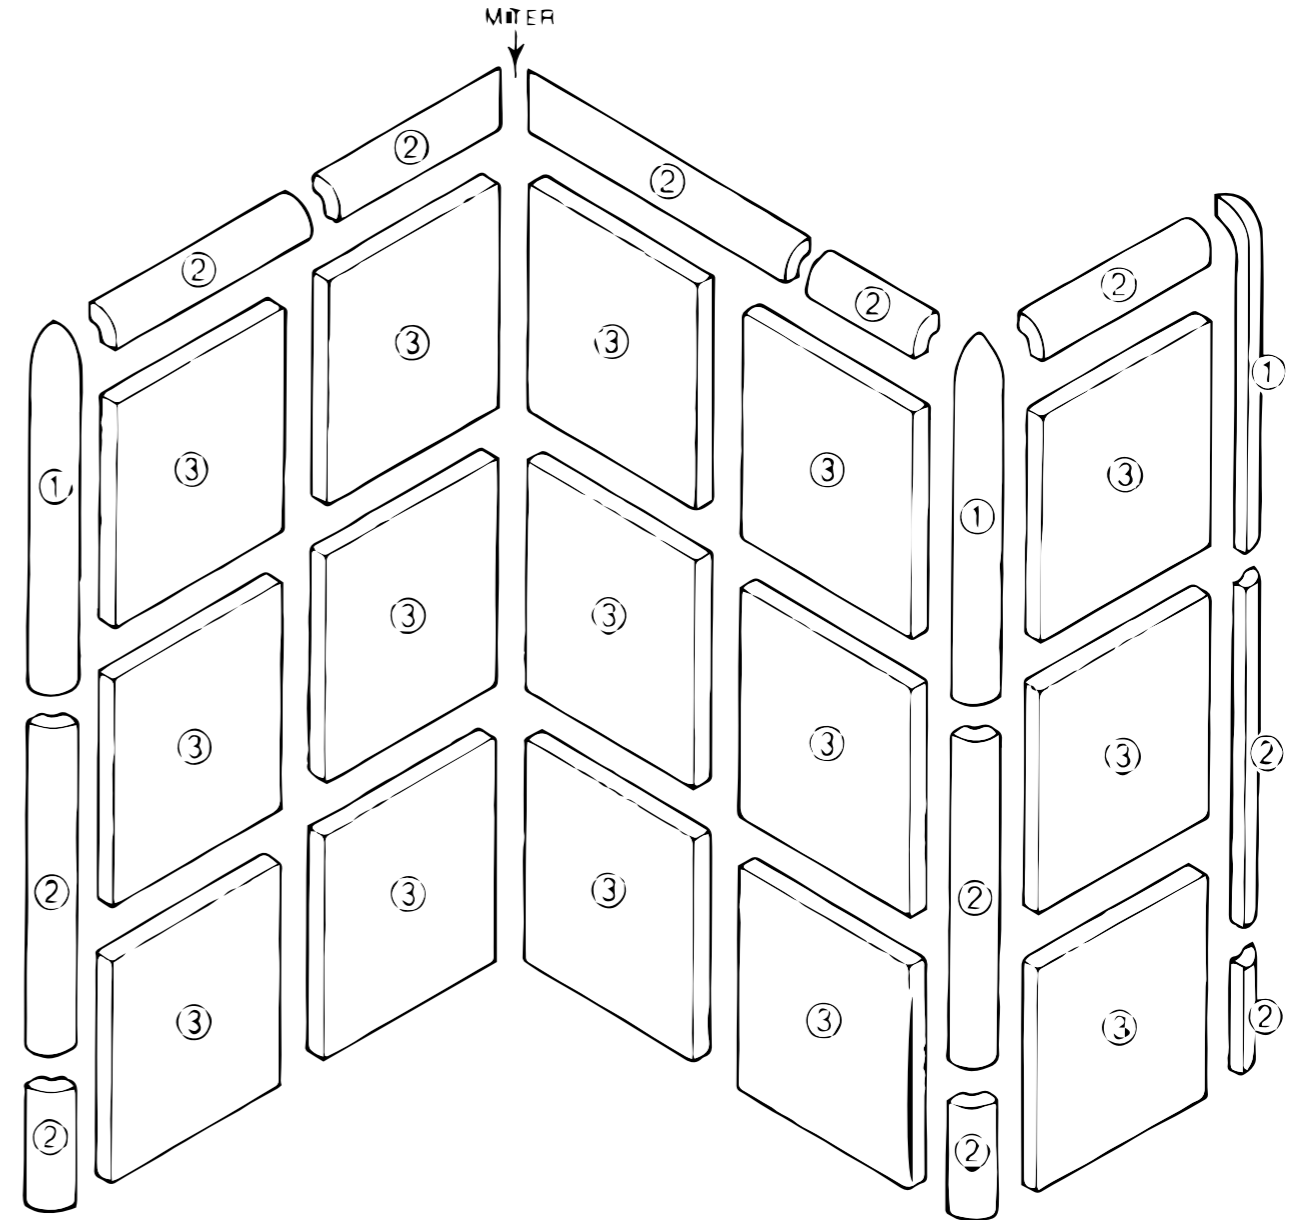

4 1/4" x 4 1/4" Conventional Square in Corners

1. AC106 - 3/4 x 6 Bead Out Angle
2. A106 - 3/4 x 6 Bead
3. 4 1/4 x 4 1/4 Field Tile