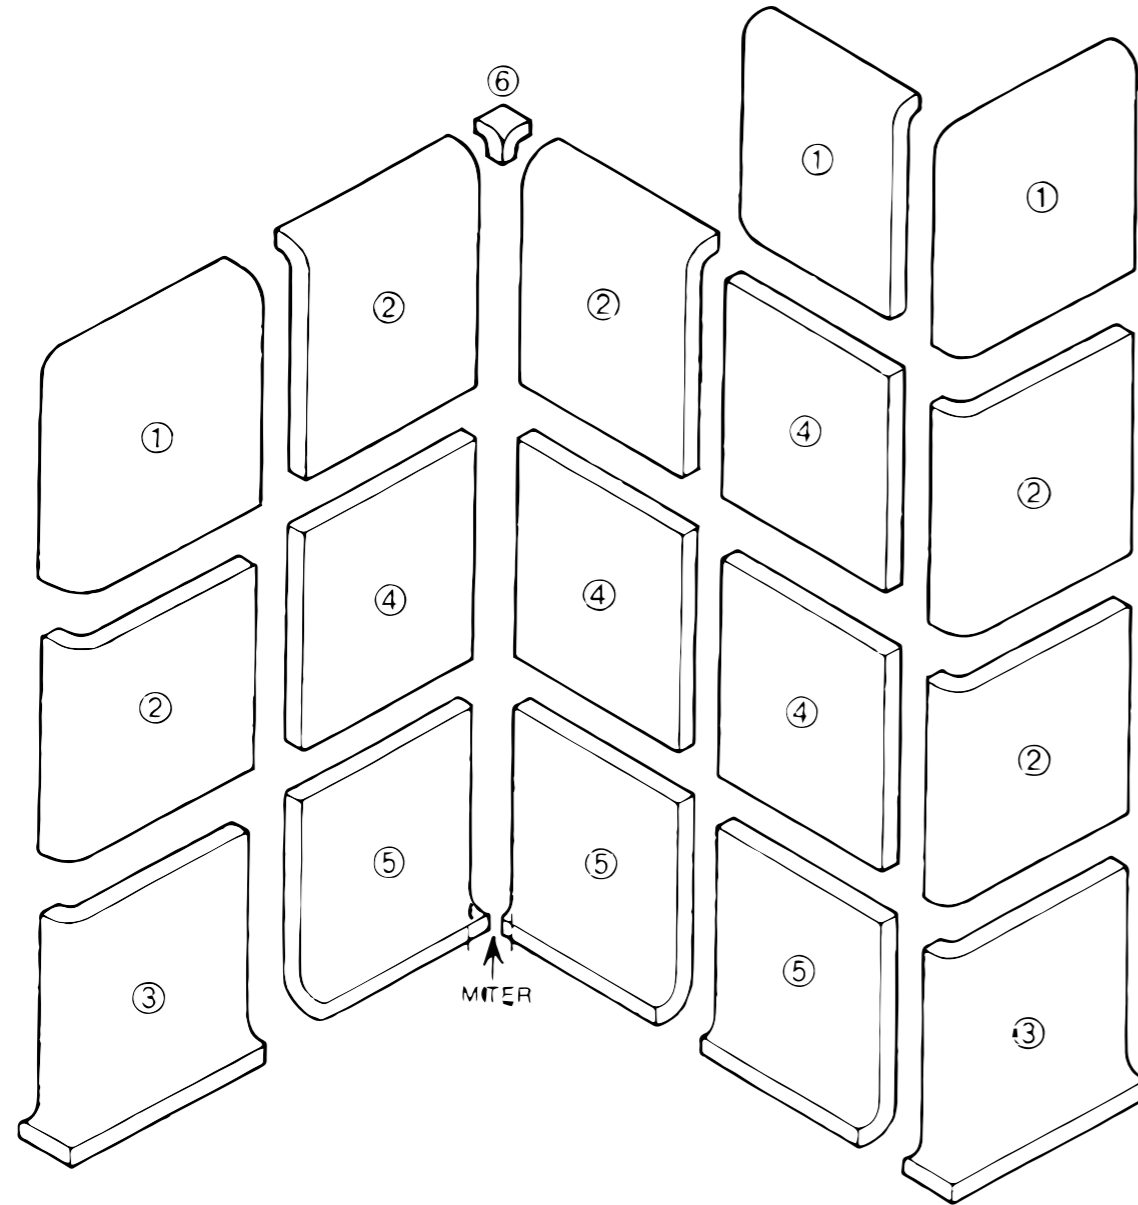

Color Collection

Ceramic Wall

Trims Installation Suggestion

4 1/4" x 4 1/4" Conventional Square in Corners

1. SN4449 - 4 1/4 x 4 1/4 Surface Bullnose Angle
2. S4449 - 4 1/4 x 4 1/4 Surface Bullnose
3. STCR3401 - 4 1/4 x 4 1/4 Cove Angle
4. 4 1/4 x 4 1/4 Field Tile
5. AT3401 - 4 x 4 Cove Base
6. AK106 - 3/4 x 3/4 Universal In Angle