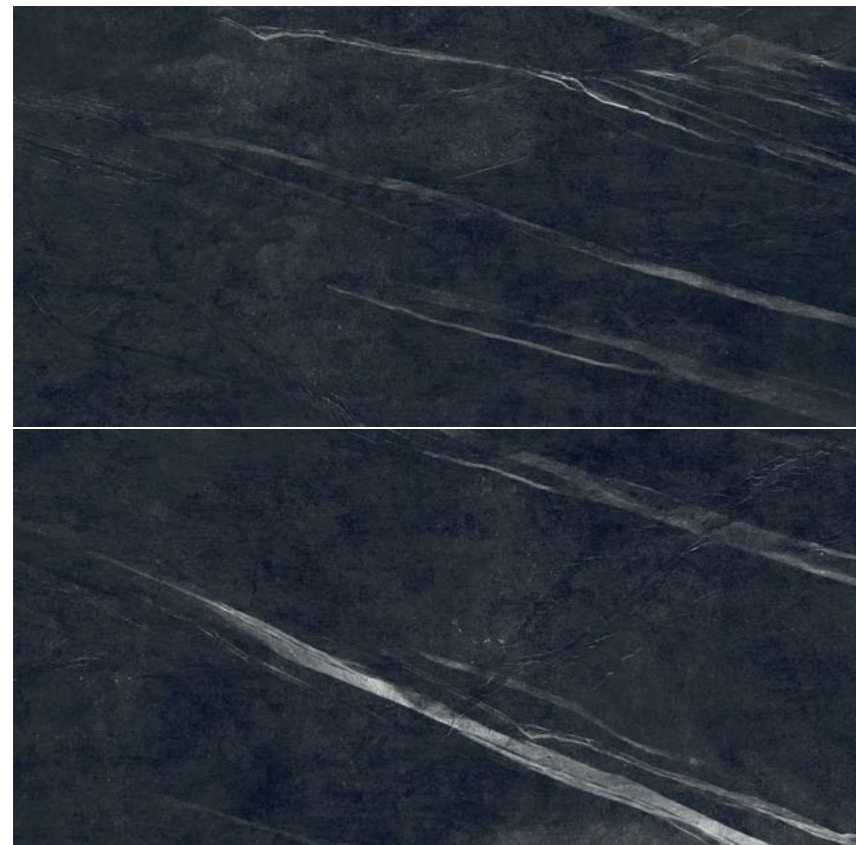

Infinity

63"x126" R UP
FTC0120161