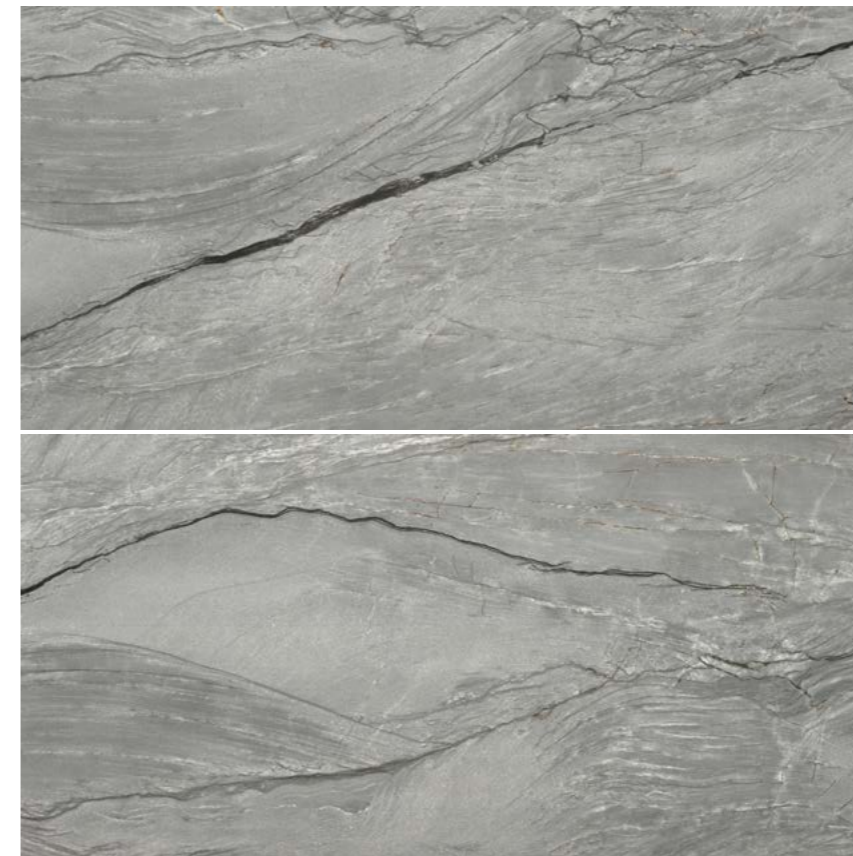

Platinum

24"x48" R
FCI7M54021