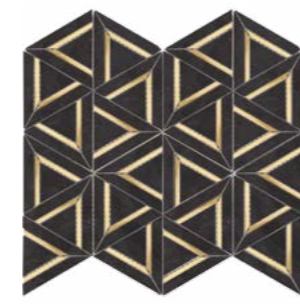

Gray Granite Hexagon
 12"x12" Mosaic
 FWMGST2005

Rockart Thassos Square 9"x9" Mosaic

Nero Marquina Dots
 12"x12" Mosaic
 FWMRGLDO01

Gray Granite Penny Round
 12"x12" Mosaic
 FWMGST2009

Nero Marquina Hexagon
 12"x13" Mosaic
 USTOCWM10