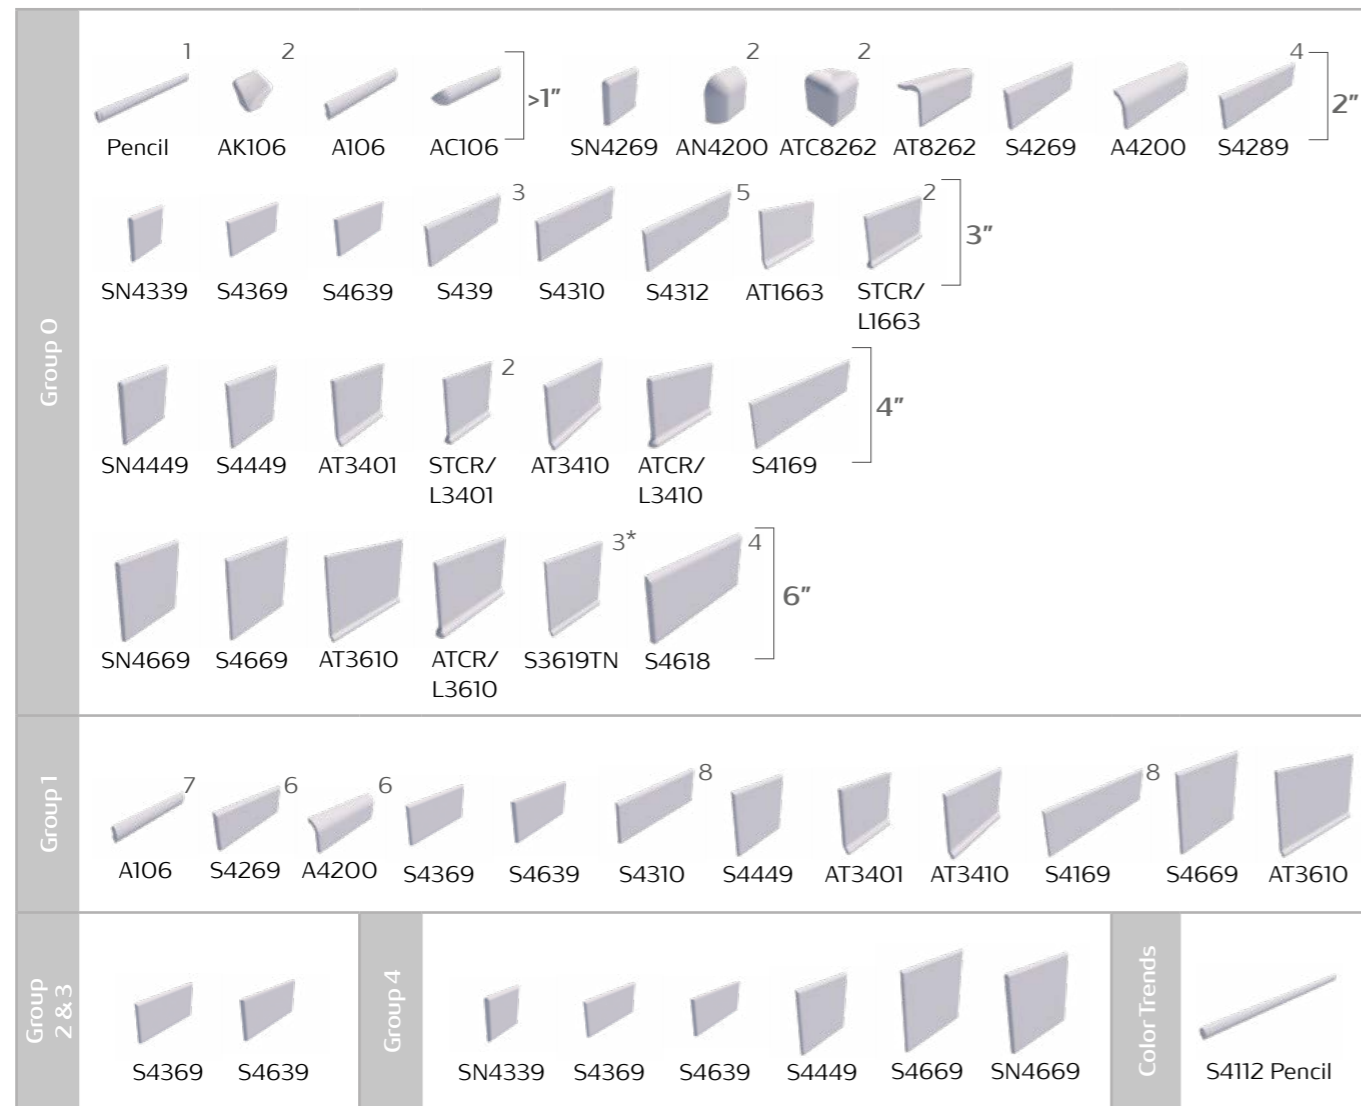

Color Collection Soft Blue 3"x12"

Trims Descriptions

SKU #	Description	SKU #	Description	SKU #	Description
PENCIL	1/2x6 Pencil	S4289	2x8 Surface Bullnose	AT3401	4¼x4¼ Cove Base
S4112	1/2x12 Pencil	SN4339	3x3 Surface Bullnose Angle	STCR/L3401	4¼x4¼ Cove Angle
AK106	¾x¾ Universal In Angle	S4369	3x6 6" Surface Bullnose	AT3410	4x6 Cove Base
A106	¾x6 Bead	S4639	3x6 3" Surface Bullnose	ATCR/L3410	4x6 Cove Angle
AC106	¾x6 Bead Out Angle	S439	3x9½ Surface Bullnose	S4169	4x16 Surface Bullnose
SN4269	2x2 Surface Cap Angle	S4310	3x10 Surface Bullnose	S4669	6x6 Surface Bullnose
AN4200	2x2 Radius Cap Angle	S4312	3x12 Surface Bullnose	SN4669	6x6 Surface Bullnose Angle
AT8262	2 1/8x2 5/8x6 Sink Rail	AT1663	3x6 Cove Base	AT3610	6x6 Cove Base
ATC8262	2 1/8x2 5/8 Sink Rail Angle	STCR/L1663	3x6 Cove Angle	ATCR/L3610	6x6 Cove Angle
S4269	2x6 Surface Cap	S4449	4¼x4¼ Surface Bullnose	S3619TN	6x6 Sanitary Cove Base
A4200	2x6 Radius Cap	SN4449	4¼x4¼ Surface Bullnose Angle	S4618	6x18 Surface Bullnose

1. U081 & U761 Only; 2. U081 & U281 Only; 3. U081 Only; 4. U261 & U274 Not available; 5. U074 & U274 Not available; 6. U789 & U289 Not available; 7. U072 Not available; 8. U789 & U289 Only.

*Meets Los Angeles County Construction Code