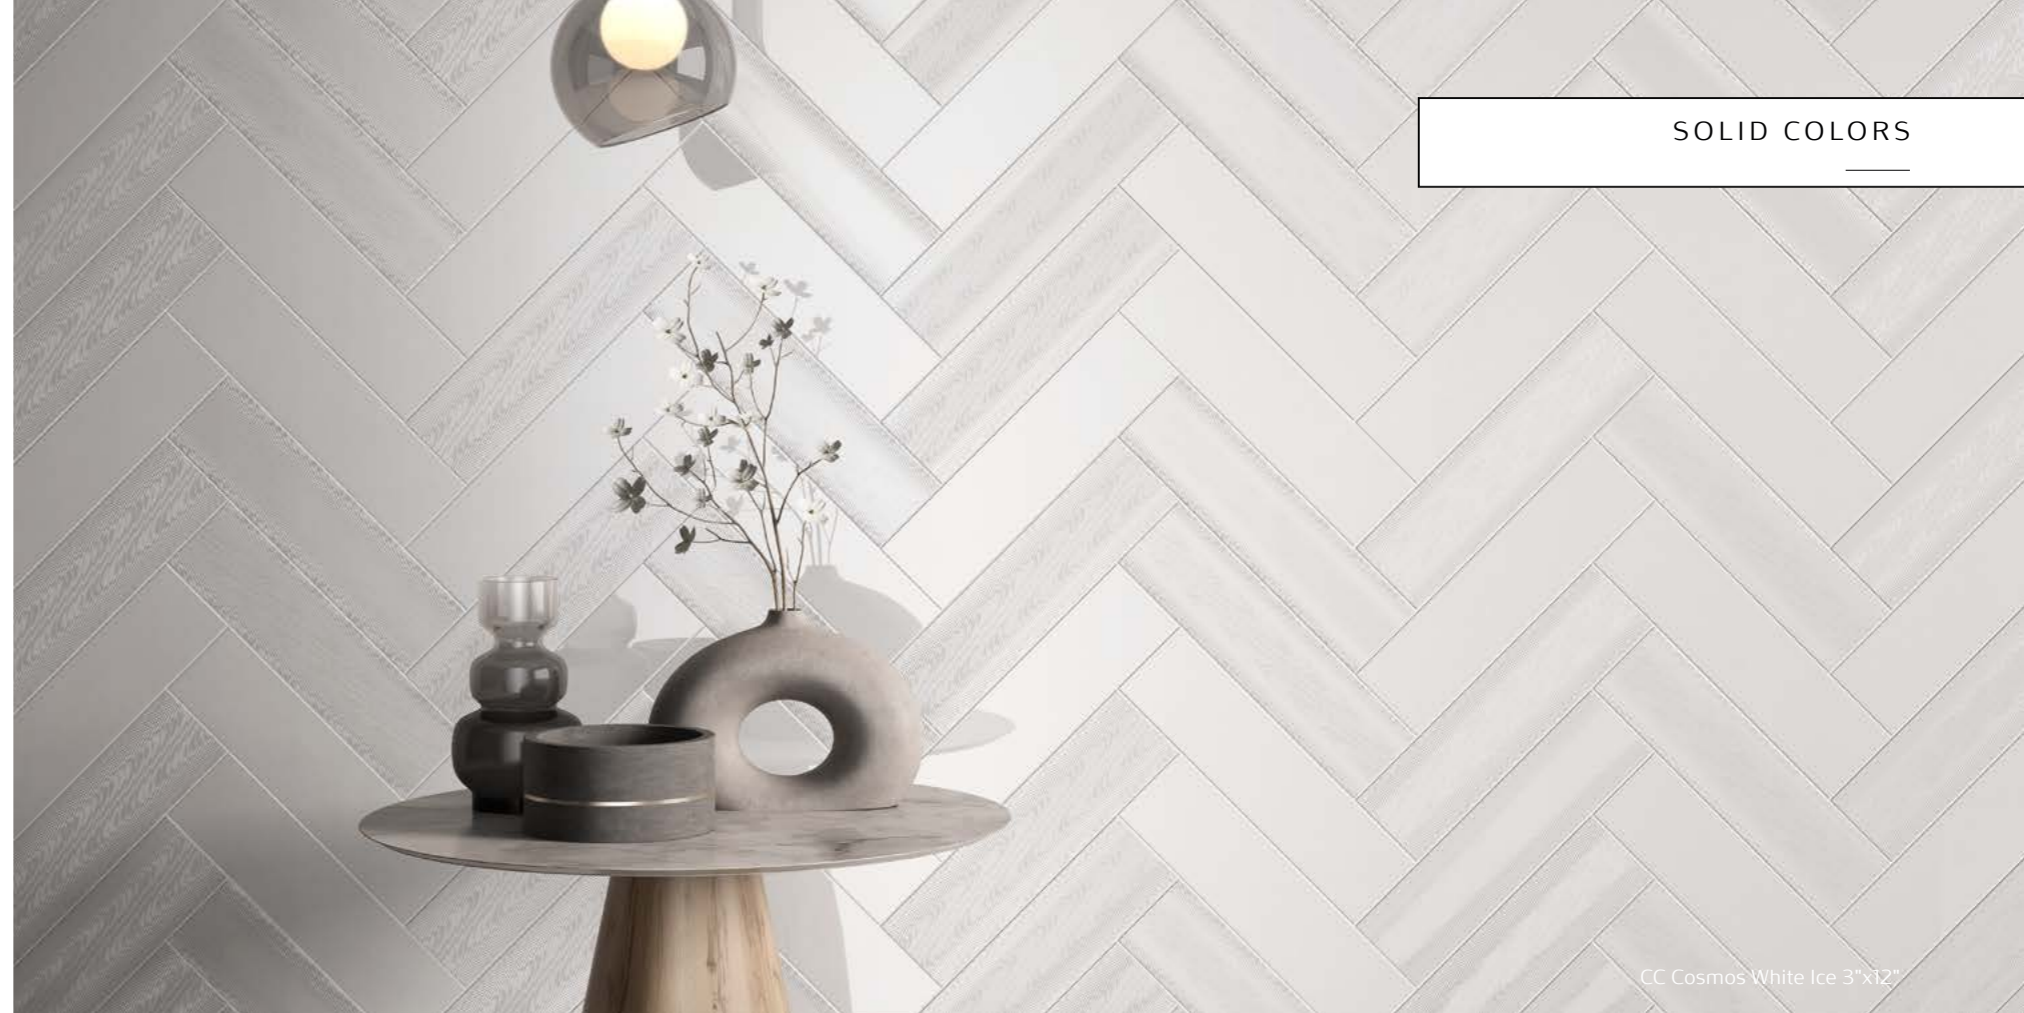

CC Cosmos

Ceramic Wall

With a highly special effect, this wall tile is skillfully crafted with its intricate carving effect to provide maximum visual appeal. It can create a bold statement in every space with this dynamic yet sophisticated tile option.