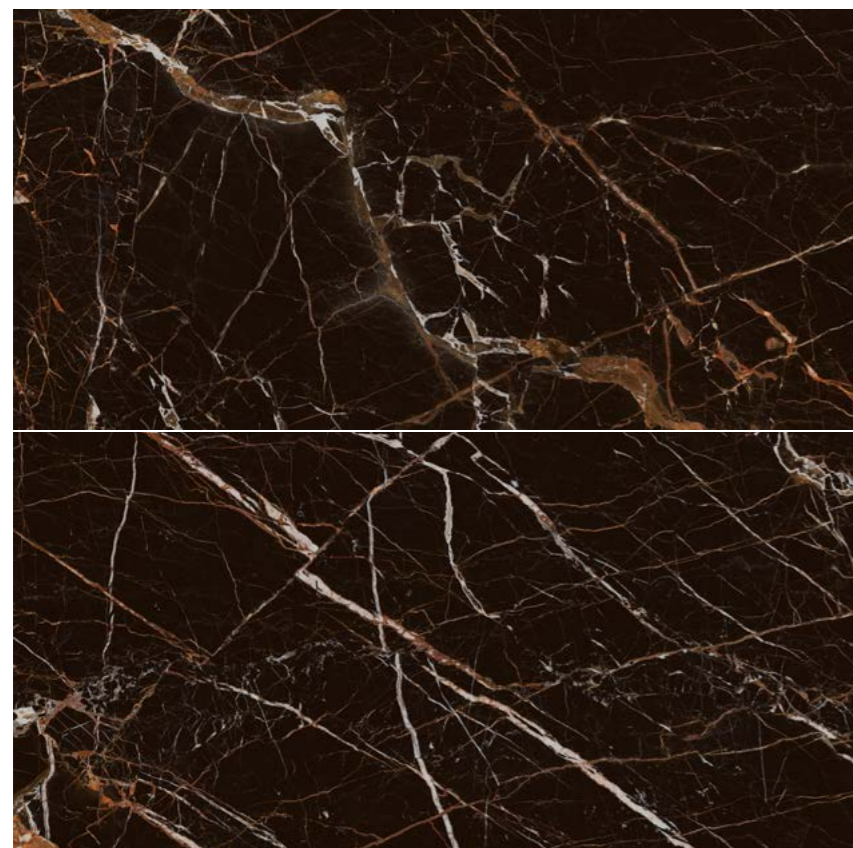

Fulmine

63"x126" R PO
F3W0020161