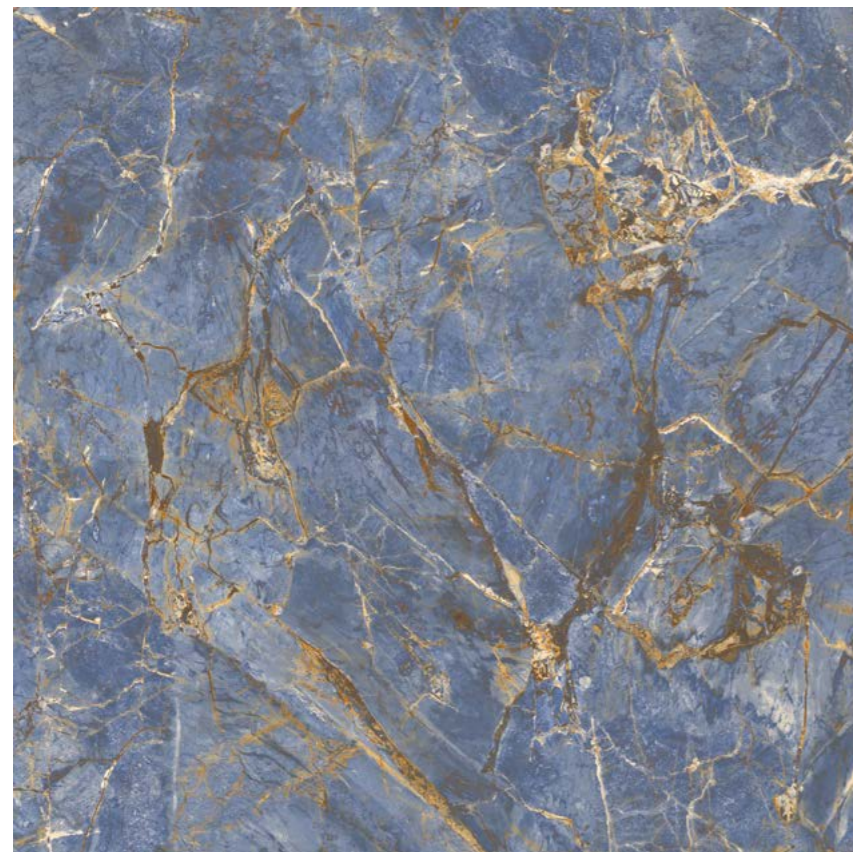

slim

Roca™

48"x48" R
120x120 cm

24"x48" R
60x120 cm

Marble Nouveau PO 48"x48" R

MARBLES

Sahara Noir UP 24"x48" R

Marble Nouveau