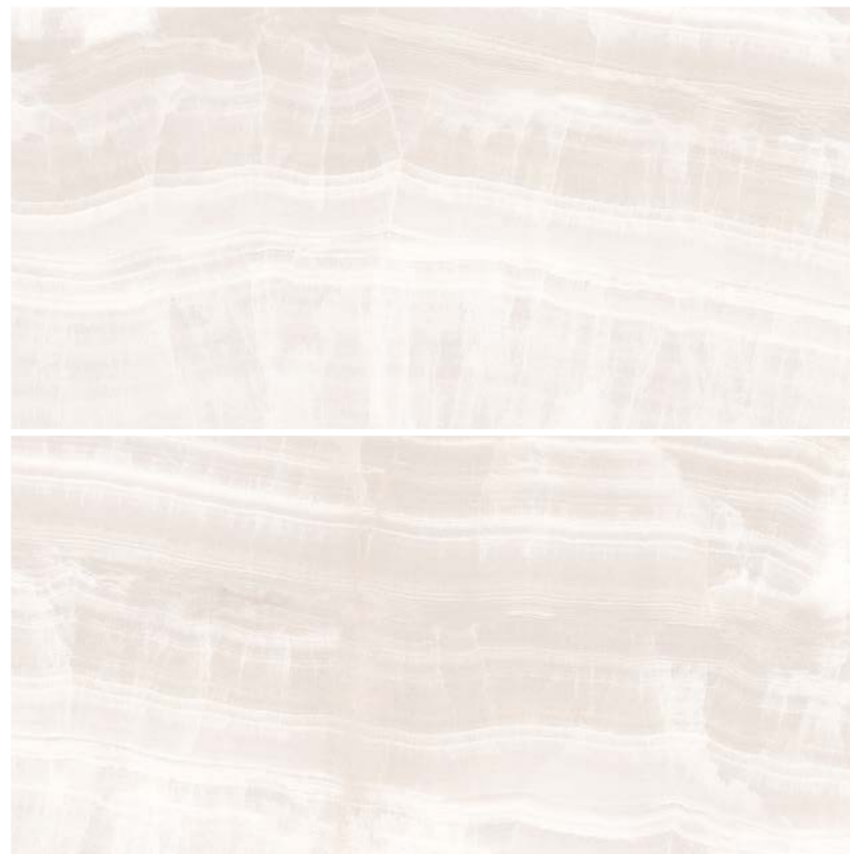

White

24"x48" R PO
GFWHONX-2448PO

12"x24" R PO
GFWHONX-1224PO

12"x24" R UP
GFWHONX-1224