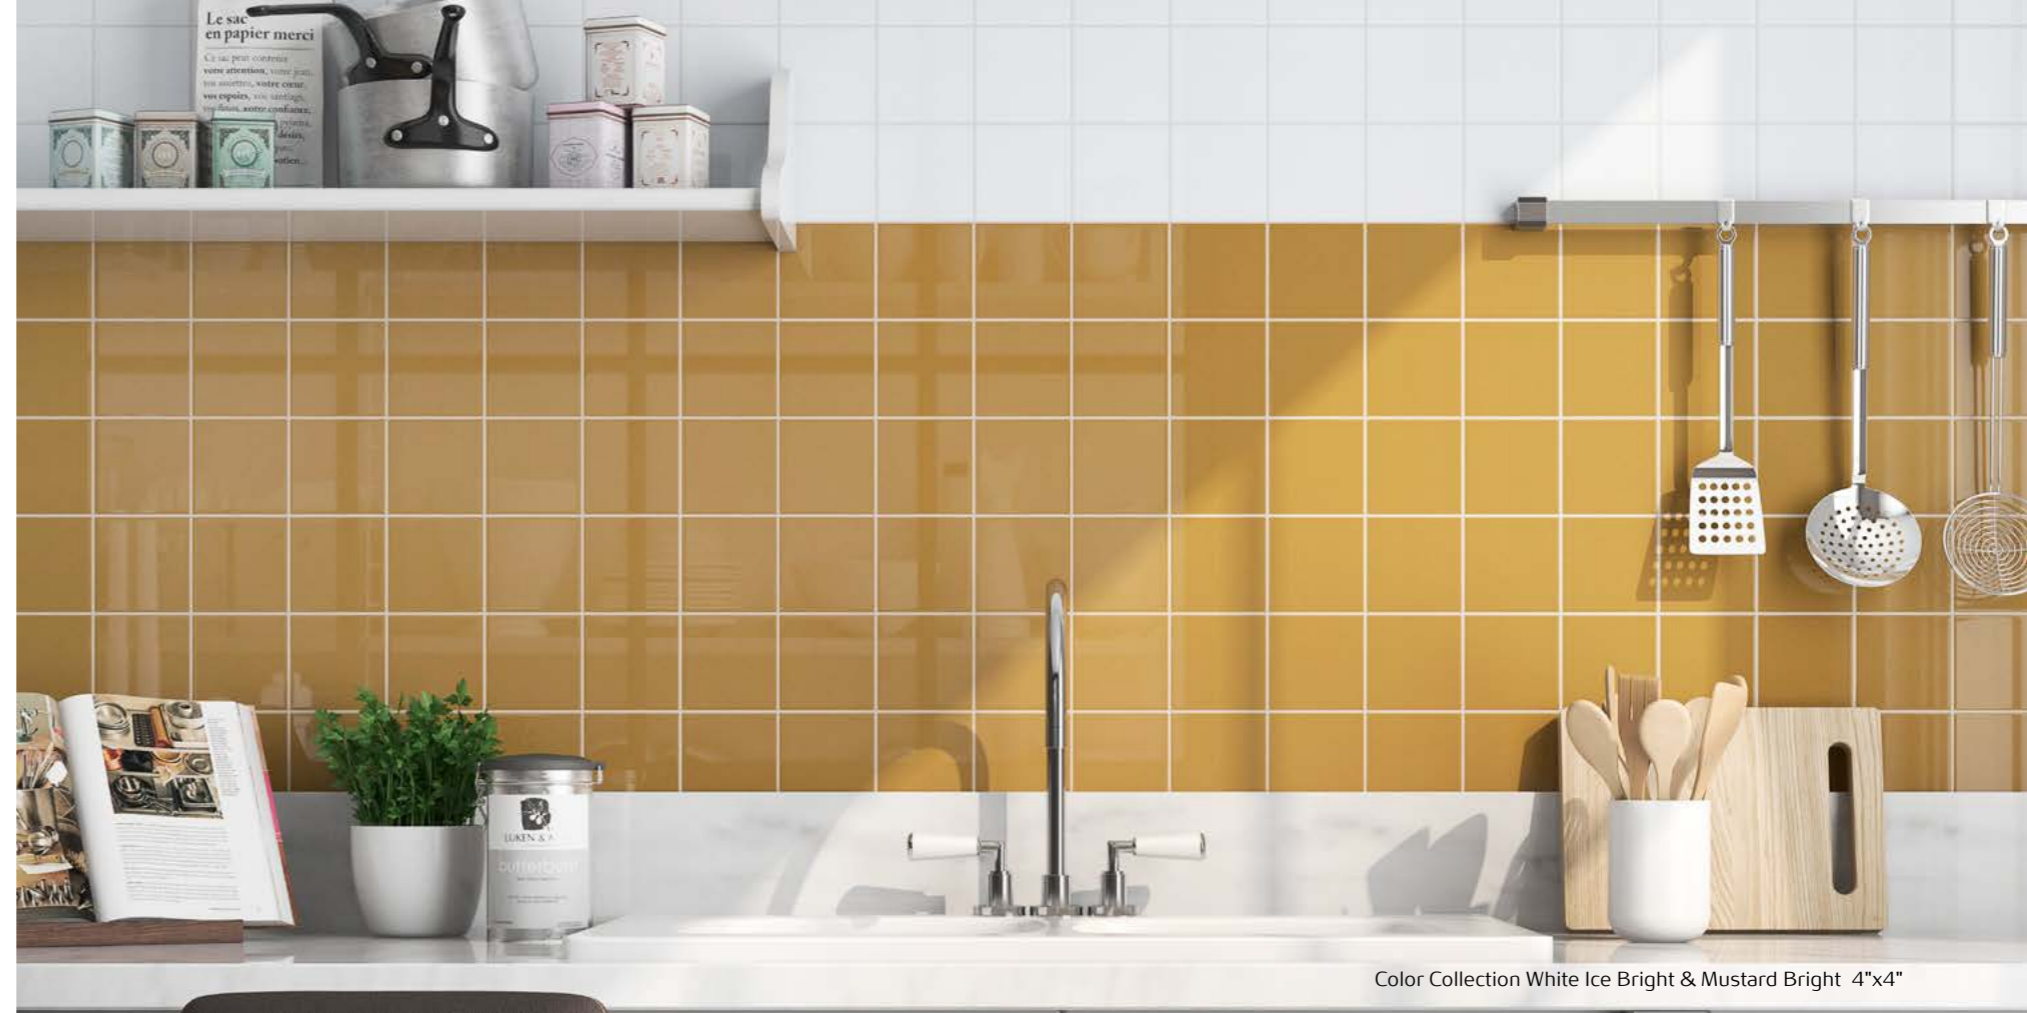

Color Collection

Ceramic Wall

Color Collection White Ice Bright & Mustard Bright 4"x4"