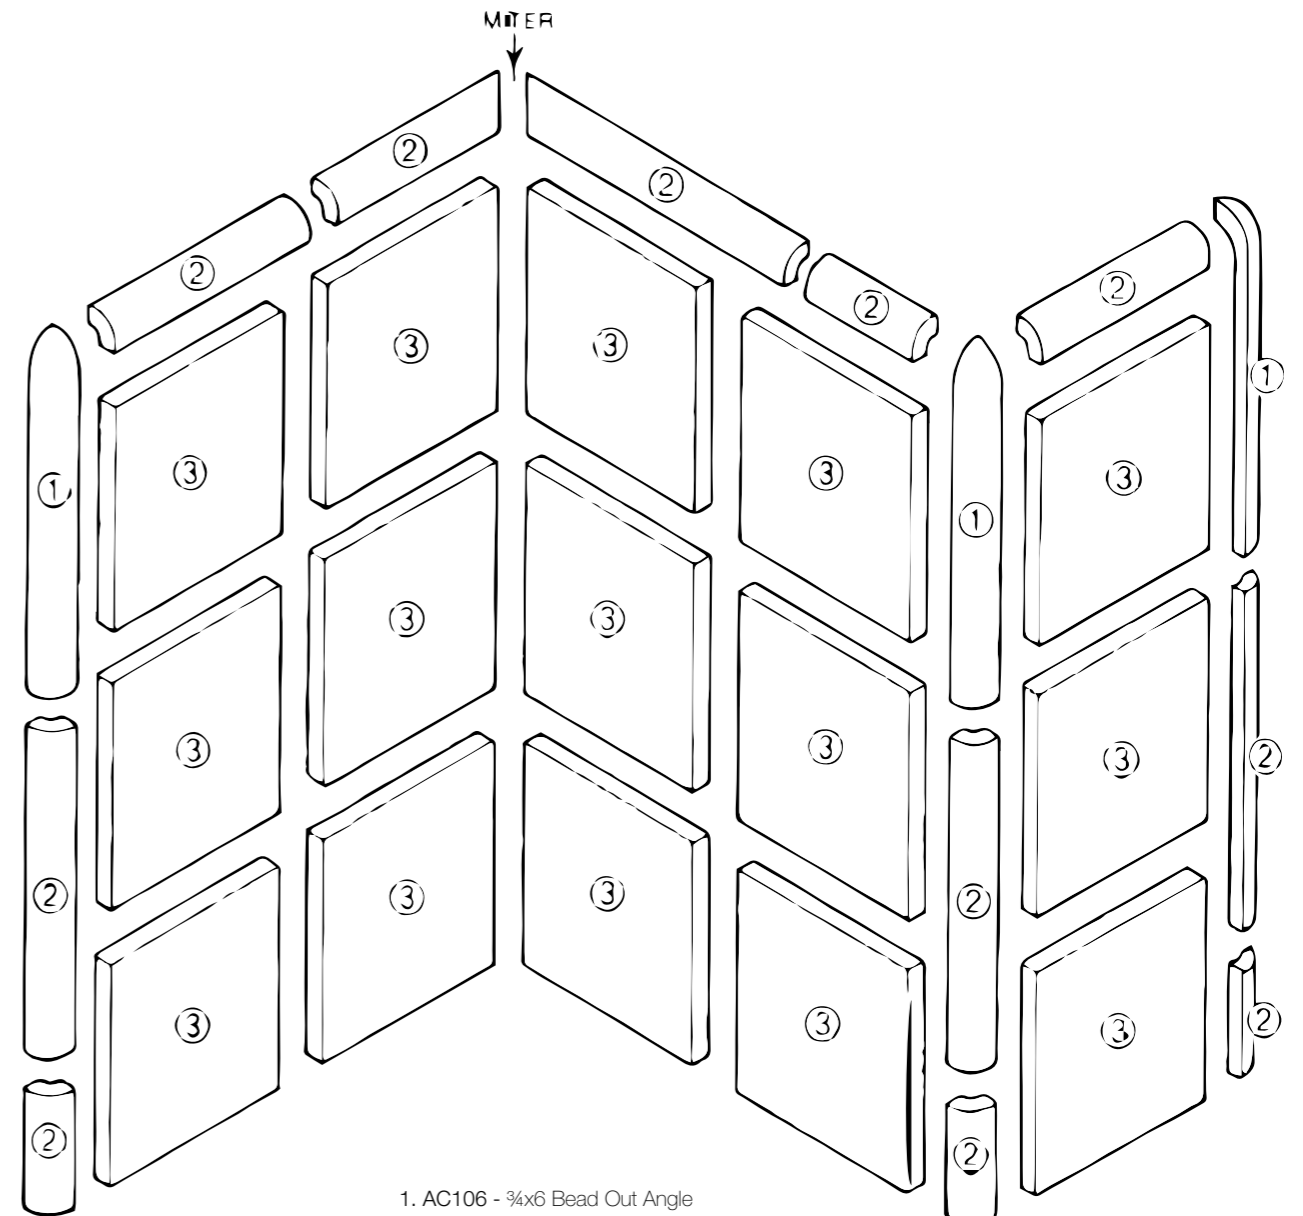

4 1/4" x 4 1/4" Conventional Square in Corners

1. AC106 - 3/4x6 Bead Out Angle
2. A106 - 3/4x6 Bead
3. 4 1/4x4 1/4 Field Tile

Color Collection

Ceramic Wall

Color Collection White Ice Bright & Mustard Bright 4"x4"