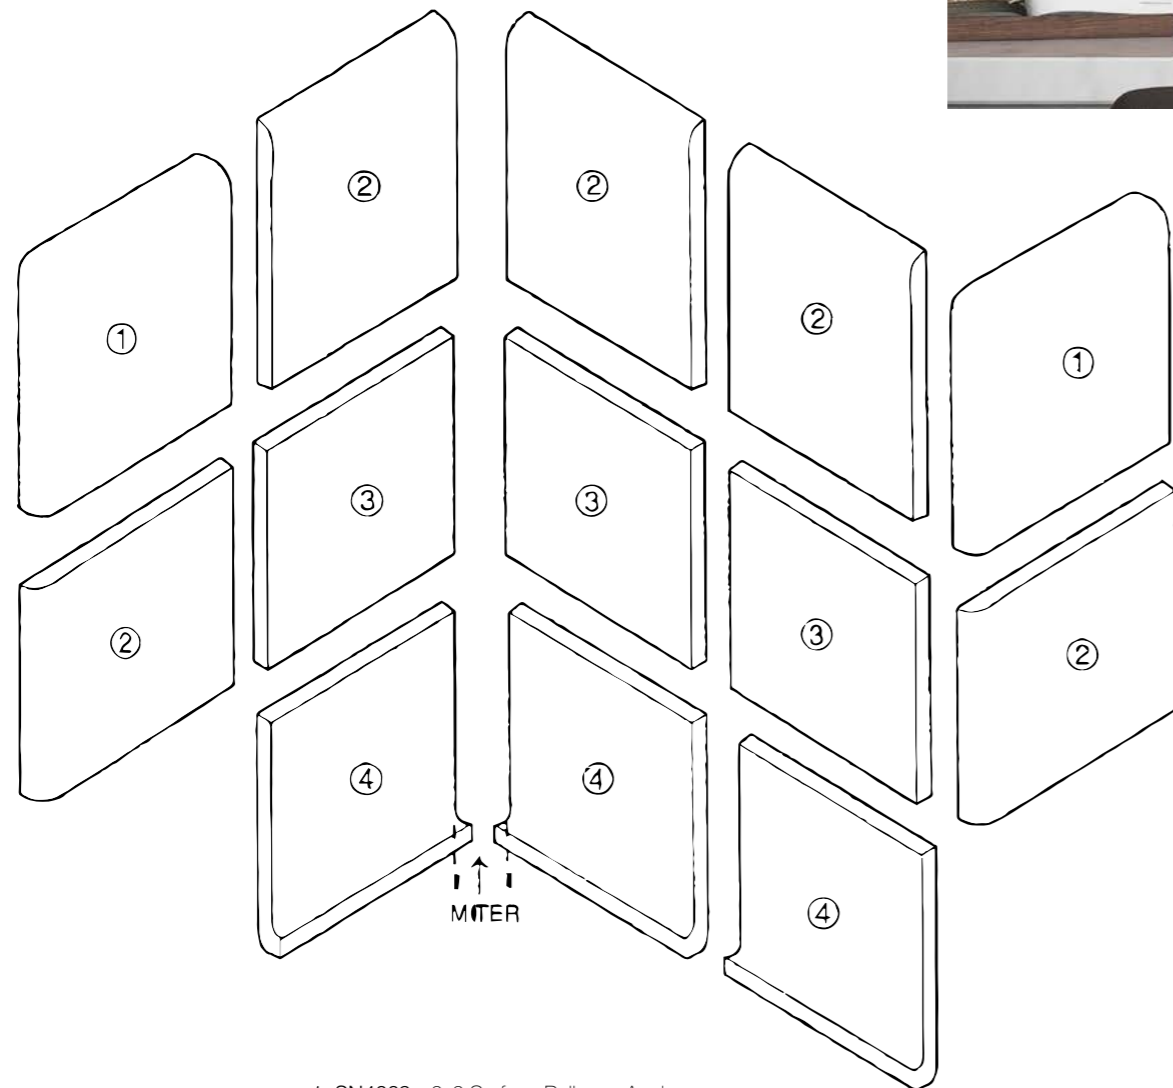

Trims Installation Suggestion

6"x6 Thin-Set Square in Corners

1. SN4669 - 6x6 Surface Bullnose Angle
2. S4669 - 6x6 Surface Bullnose
3. 6x6 Field Tile
4. AT3610 - 6x6 Cove Base