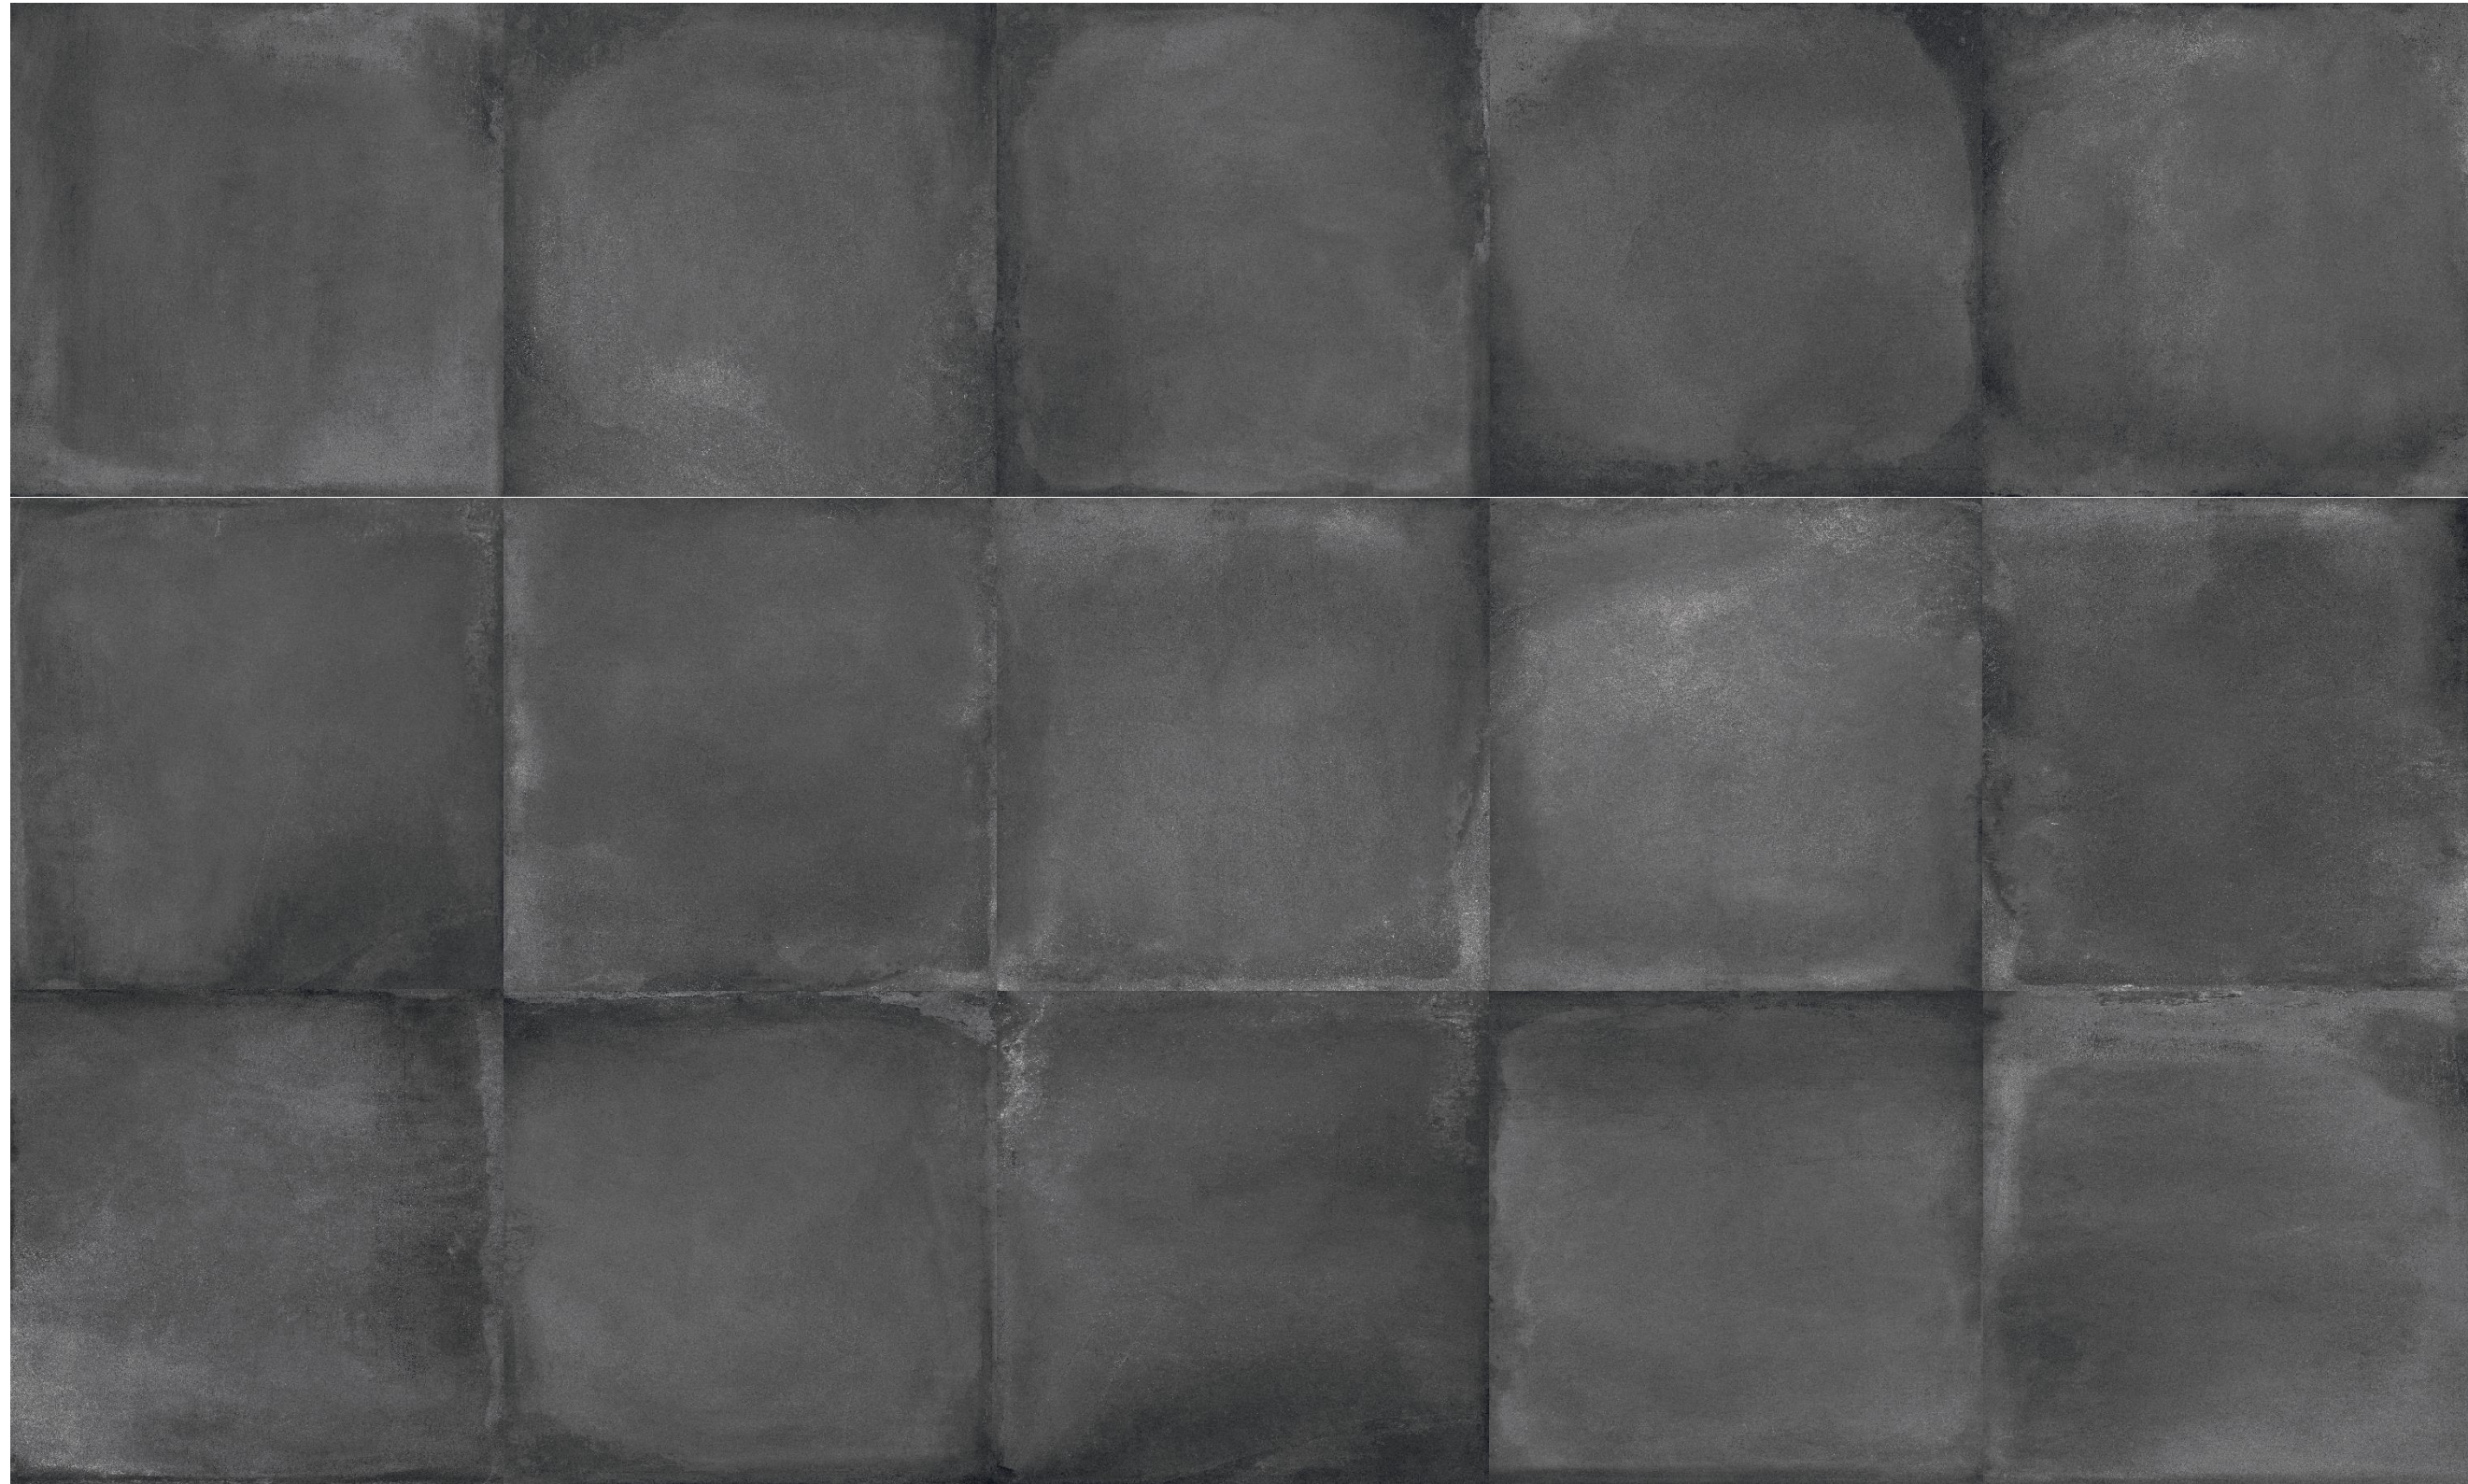

DERBY

**TILE
FACES**

BEIGE

32"X32" | 15 FACES

GRIS

32"X32" | 15 FACES

VISON

32"X32" | 15 FACES

NEGRO

32"X32" | 15 FACES