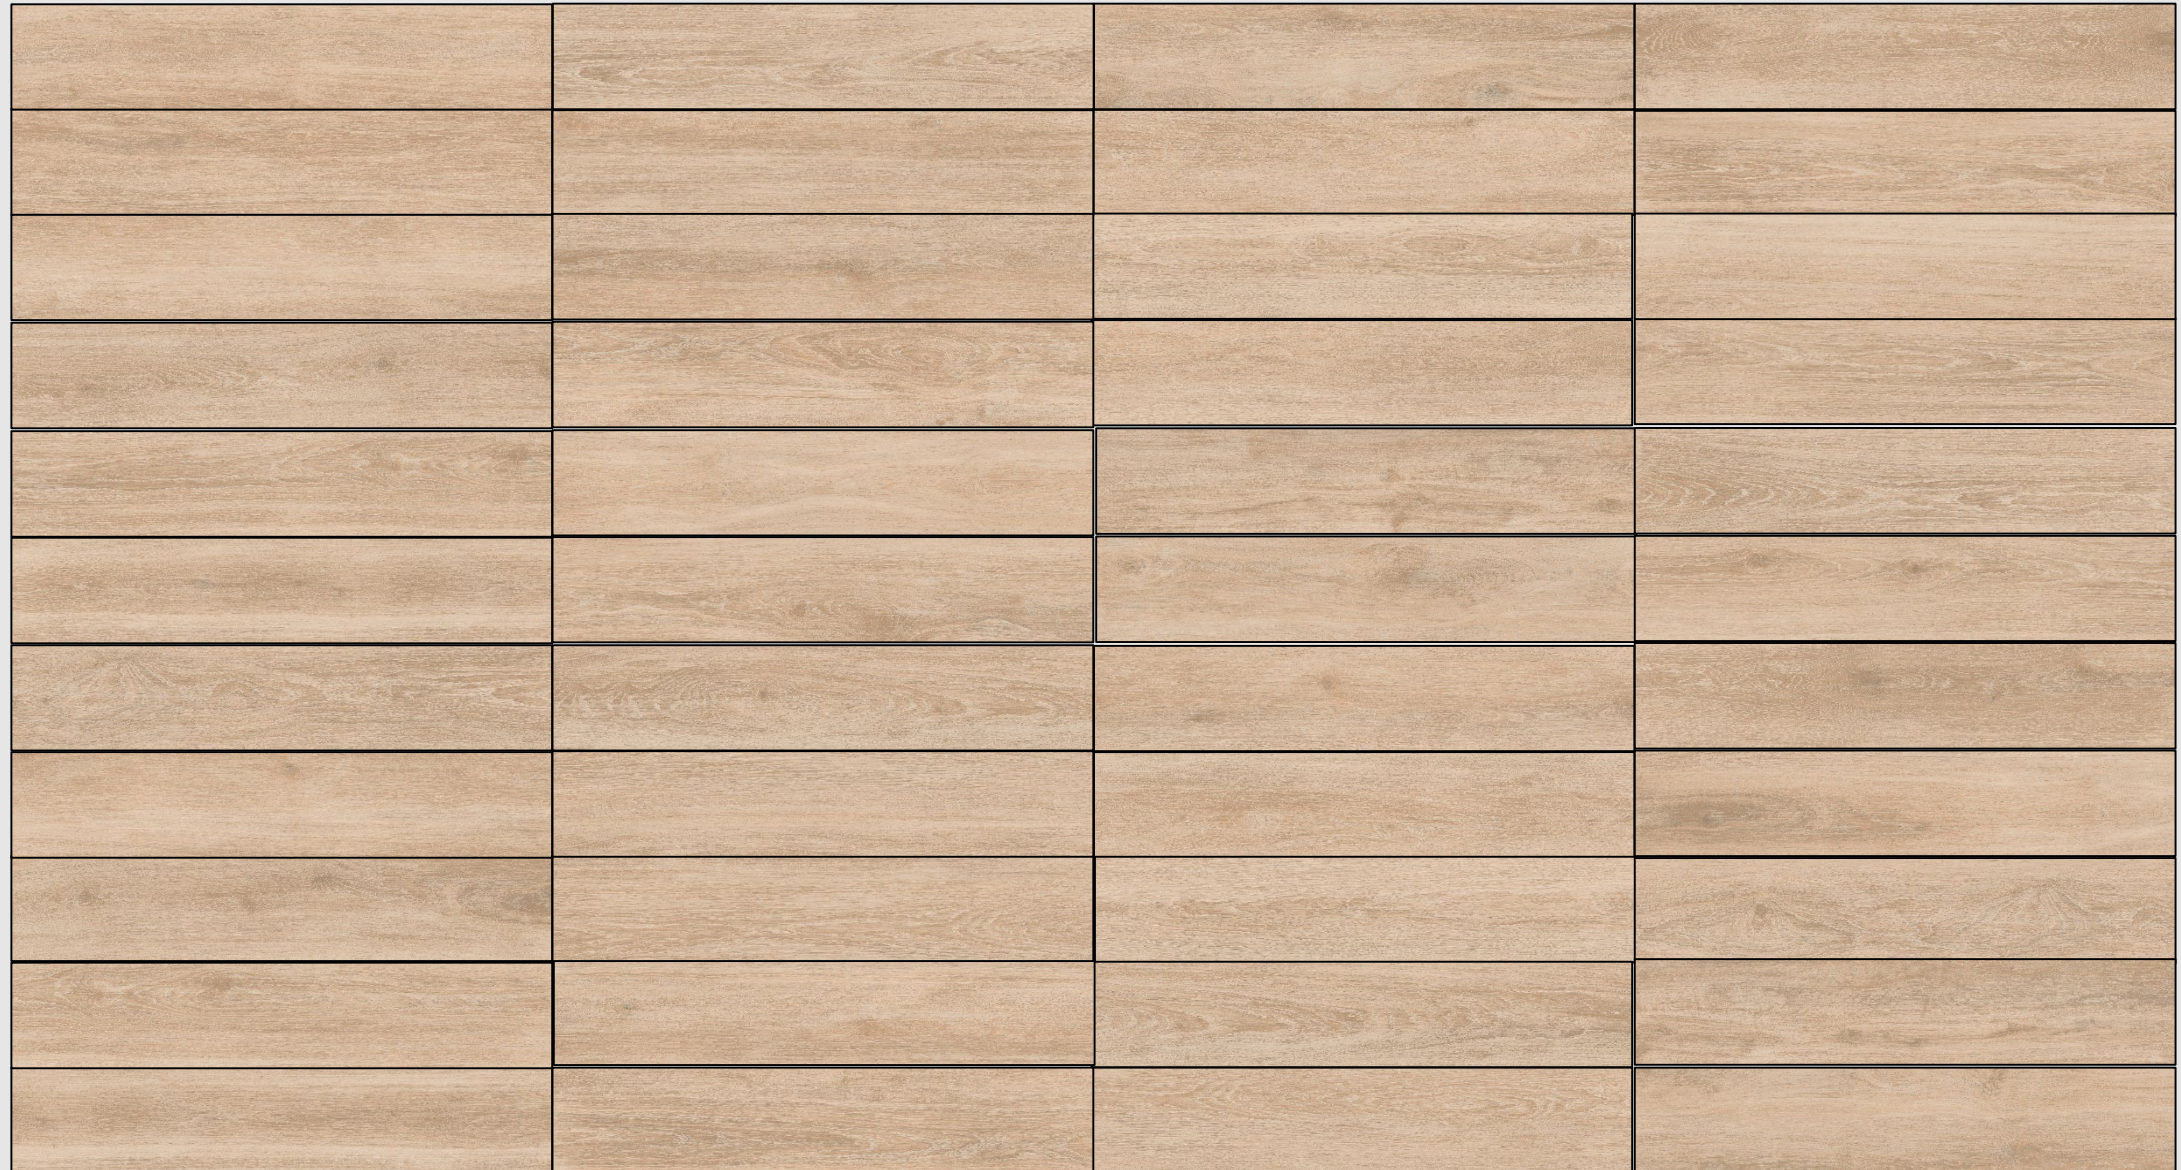

ABBHEY SUITE

TILE

FACES

8"X48" Fresno | 44 FACES

8"X48" Roble | 44 FACES

8"X48" Gris | 44 FACES

8"X48" Vision | 44 FACES