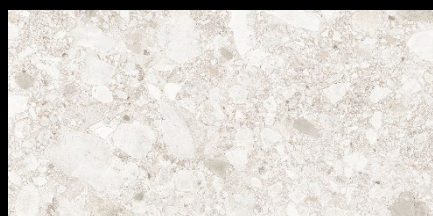

## FACES

10 FACES

Roca

BONE 24" x 48" R

10 FACES

Roca

GRAY 24" x 48" R