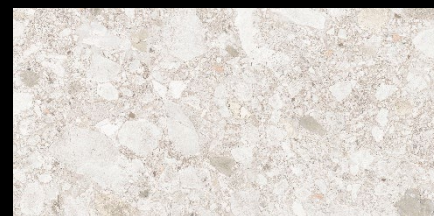

## FACES

10 FACES

Roca

BONE 24" x 48" R

10 FACES

Roca

GRAY 24" x 48" R