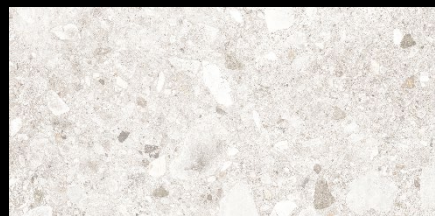

## FACES

10 FACES

Roca

BONE 24" x 48" R

10 FACES

Roca

GRAY 24" x 48" R