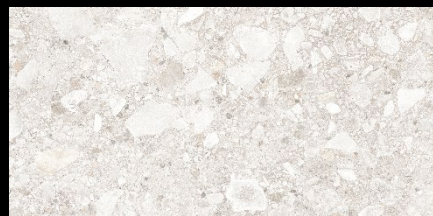

## FACES

10 FACES

Roca

BONE 24" x 48" R

10 FACES

Roca

GRAY 24" x 48" R