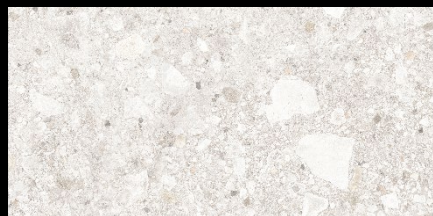

## FACES

10 FACES

Roca

BONE 24" x 48" R

10 FACES

Roca

GRAY 24" x 48" R