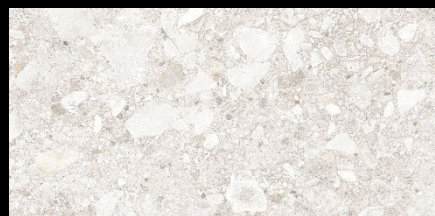

## FACES

10 FACES

Roca

BONE 24" x 48" R

10 FACES

Roca

GRAY 24" x 48" R