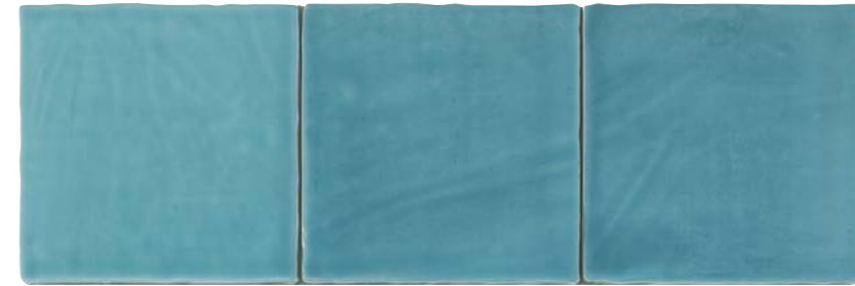

Tabarca

DUNE
UNIQUE MATTERS

Roca

Tabarca

Tabarca, a new range whose visible embossing and contrasts in shades between pieces are inspired by handcrafted Mediterranean tiles. Using seven molds and crystalline glazes that mimic ceramics from times gone by, Tabarca tiles were created with the aim of creating traditionally-inspired spaces in which every piece stands out because it is unique.

Tabarca Cielo 3"x9.1" & Tabarca Cielo 5.9"x5.9"

Tabarca Turquesa 5.9"x5.9"

Tabarca Cielo 5.9"x5.9"

Tabarca Turquesa 3"x9.1"

Tabarca

Ceramic Wall

9mm  **5.9"x5.9"** **3"x9.1"**
15x15 cm 7.5x23 cm

Cielo

3"x9.1"
188259

Cielo

5.9"x5.9"
188250

Turquesa

3"x9.1"
188258

Turquesa

5.9"x5.9"
188249

Rosa