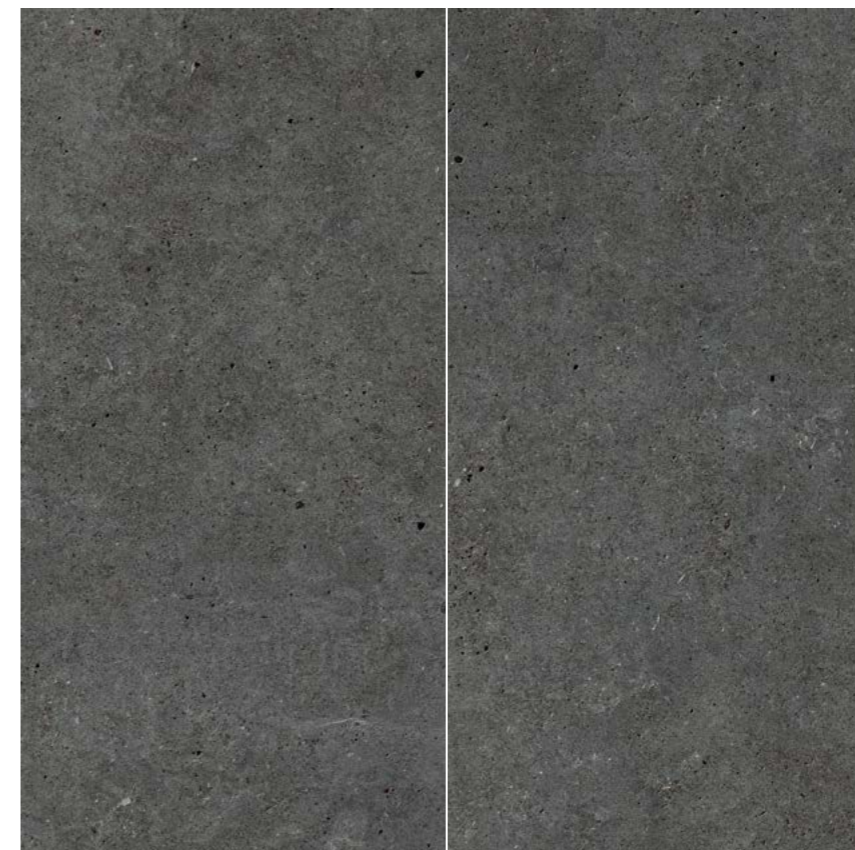

24"x48" R 12"x24" R
60x120 cm 30x120 cm

Caliza

24"x48" R
FKTW054ZA1

12"x24" R
FKTW057ZA1

Grafito

24"x48" R
FKTW054101

12"x24" R
FKTW057021

Gris

24"x48" R
FKTW054021

12"x24" R
FKTW057101

Negro

24"x48" R
FKTW054161

12"x24" R
FKTW057161

Stone Basel

Glazed Porcelain

Technical Specifications