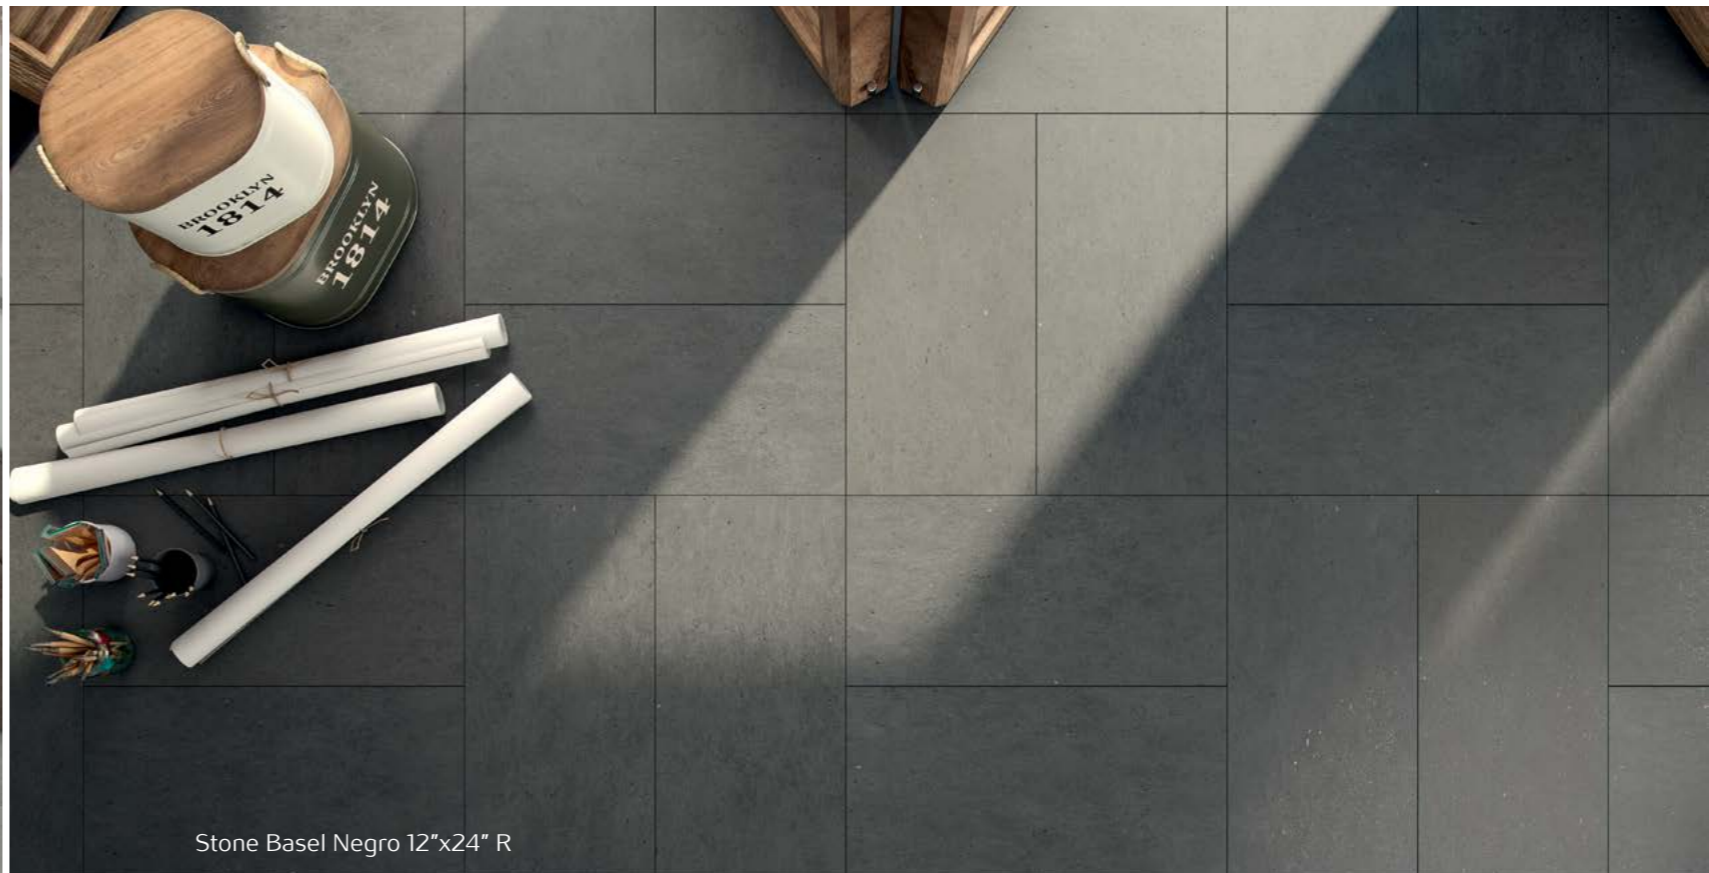

Stone Basel Negro 12"x24" R