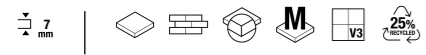

Enya Deko Caliza 24"x48" R

Glazed Porcelain

◇ 24"x48" R

24"x48" R
60x120 cm

Deko Caliza

24"x48" R
FIDR154ZA1

Technical Specifications

CHARACTERISTICS	STANDARD	DECLARED ASTM
Water Absorption	C373	<=0.5%
Break Strength	C648	>=350
Scratch Hardness	MOH's Scale	6
Chemical Resistance	C650	Unaffected
Frost Resistance	C1026	Resistant
Group	See FAQ's	4
PEI- Glazed Tiles	C1027	V
Minimum Bond Strength (PSI)	C482	165
Dynamic Coefficient of Friction (DCOF)	A137.1	<0.42
Shade and Texture Rating	CTDA "V"	V3
Facial Dimensions	C499	Pass
Range of Thickness	C499	Pass
Warpage	C485	Pass
Wedging	C502	Pass