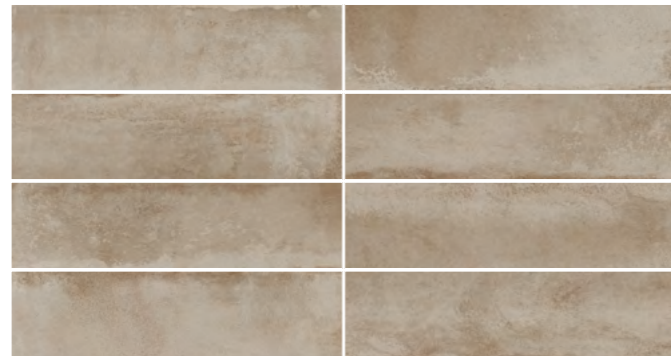

Aqua

4"x4" Bright

Origin

Ceramic Wall

7-7.3 mm |     | 4"x4"
10.95x10.95 cm

Moss

4"x4" Bright

Sunset

4"x4" Bright

Marine

4"x4" Bright

Origin

Ceramic Wall

7-7.3 mm |     | 3"x12" 3"x6"
7.72x30.47 cm 7.70x15 cm

Cloud

3"x12" Bright

3"x6" Bright

Sandstone

3"x12" Bright

3"x6" Bright

Aqua

3"x12" Bright

3"x6" Bright

Origin