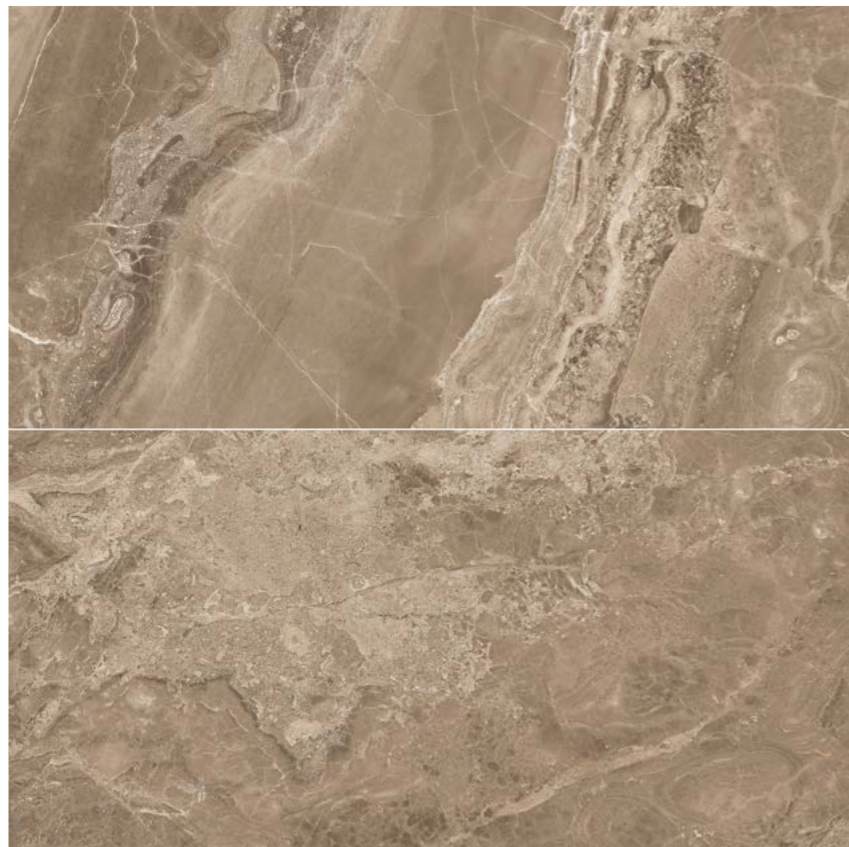

Roca

Vesta

Vesta

A new interpretation of the Travertino marble, calls for the spotlight. Accomplish a visual and tactile impact by its organic movement, and diverse multitone, combined with the low relief carving effect.

8.5 mm |  |  | **12"x24"**
30x60 cm

White

12"x24"

Silver

12"x24"

Other Faces

Vesta

Glazed Porcelain

8.5 mm |  |  | 12"x24"
30x60 cm

Sand

12"x24"

Taupe

12"x24"

Other Faces

Vesta

Glazed Porcelain