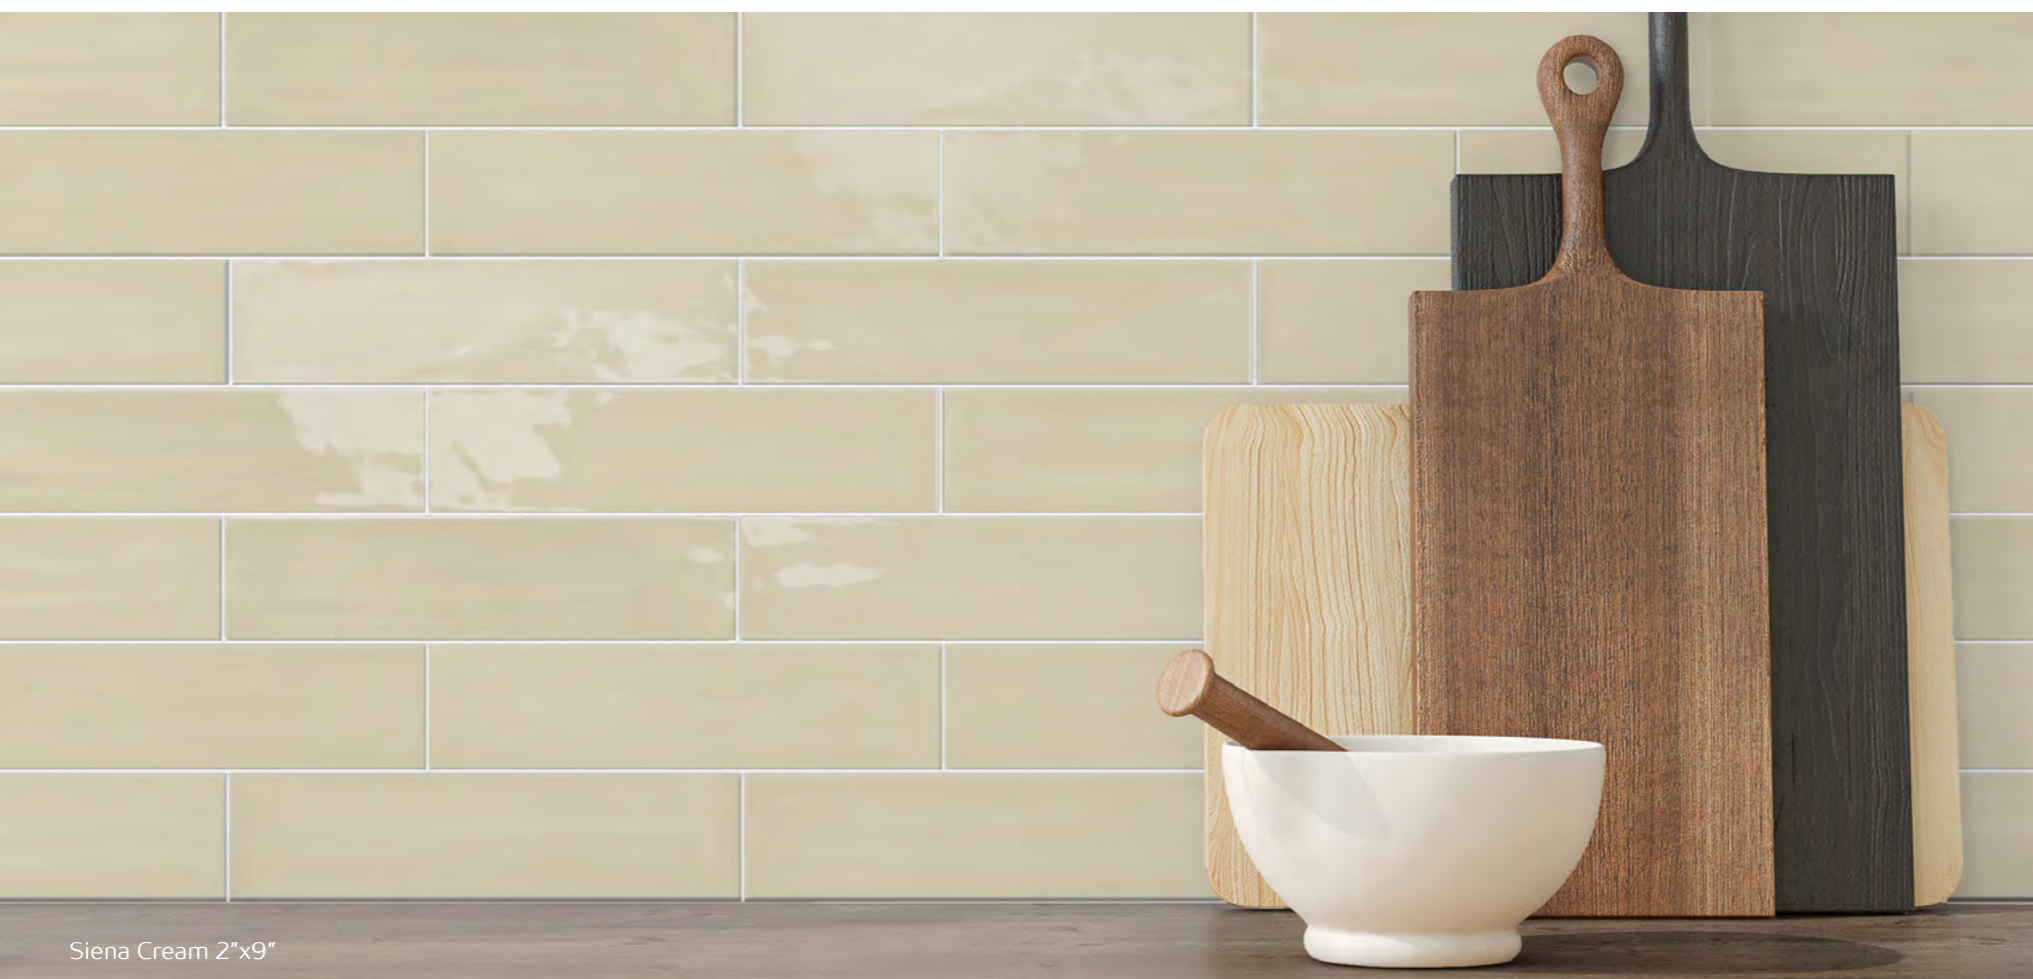

Sienna Burgundy 6"x6"

Sienna Cream 2"x9"

Porcelain Wall Tile

| 6"x6" 2"x9"